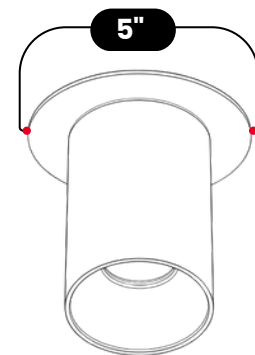

LightCove

BRASS CEILING SPOT LIGHT

Antique Brass

MATERIAL	Pure Brass
MOUNT TYPE	Ceiling Mounted
HEIGHT	5" (12,7 cm)
WIDTH	3" (7,6 cm)
DEPTH	5" (12,7 cm)
BLACKPLATE DIAMETER	5" (12,7 cm)
BULB TYPE	E26 (US) / E27 (EU)
VOLTAGE	110-120V / 220-230V
MAX WATTAGE	75W (LED / Incandescent)
DIMMABLE	With Dimmable Dimmer
BULB INCLUDED	No
IP RATING	IP20
LIGHT DIRECTION	Downlight
MOUNTING	Hardwired