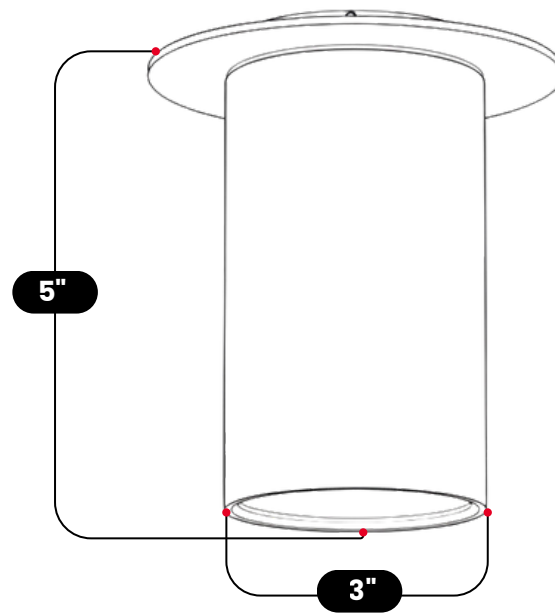

LightCove

BRASS CEILING SPOT LIGHT

Antique Brass

MATERIAL	Pure Brass
MOUNT TYPE	Ceiling Mounted
HEIGHT	5" (12,7 cm)
WIDTH	3" (7,6 cm)
DEPTH	5" (12,7 cm)
BLACKPLATE DIAMETER	5" (12,7 cm)
BULB TYPE	E26 (US) / E27 (EU)
VOLTAGE	110-120V / 220-230V
MAX WATTAGE	75W (LED / Incandescent)
DIMMABLE	With Dimmable Dimmer
BULB INCLUDED	No
IP RATING	IP20
LIGHT DIRECTION	Downlight
MOUNTING	Hardwired