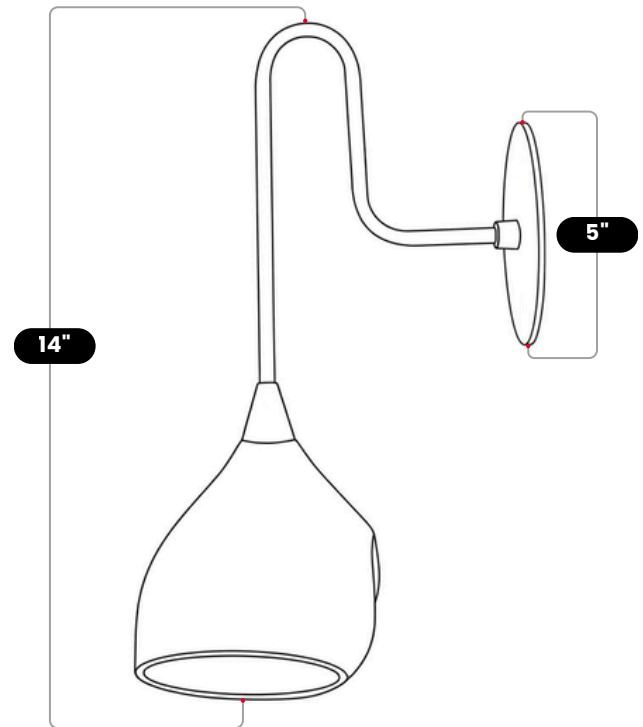

# LightCove

BRASS CURVED WALL SCONCE

Antique Brass

MATERIAL	Pure Brass
FINISH SHOWN	Antique Brass
HEIGHT	14" (35.56cm)
WIDTH	6" (15.24cm)
DEPTH	8" (20.32cm)
BLACKPLATE	5" (12.7cm)
BULB TYPE	E26 (US) / E27 (EU)
VOLTAGE	110-120V / 220-230V
MAX WATTAGE	50W (LED / Halogen)
DIMMABLE	With Dimmable Bulbs
BULB INCLUDED	No
IP RATING	IP20
LIGHT DIRECTION	Downlight
MOUNTING	Hardwired
MOUNT TYPE	Wall Mounted