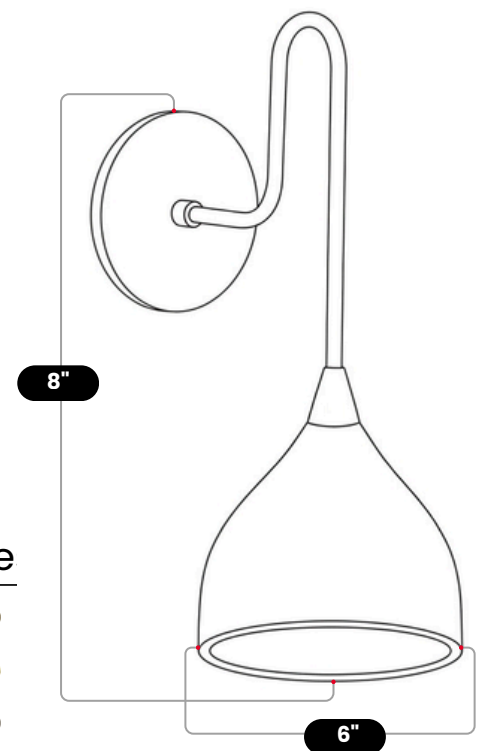

# LightCove

BRASS CURVED WALL SCONCE

Antique Brass

MATERIAL	Pure Brass
FINISH SHOWN	Antique Brass
HEIGHT	14" (35.56cm)
WIDTH	6" (15.24cm)
DEPTH	8" (20.32cm)
BLACKPLATE	5" (12.7cm)
BULB TYPE	E26 (US) / E27 (EU)
VOLTAGE	110-120V / 220-230V
MAX WATTAGE	50W (LED / Halogen)
DIMMABLE	With Dimmable Bulbs
BULB INCLUDED	No
IP RATING	IP20
LIGHT DIRECTION	Downlight
MOUNTING	Hardwired
MOUNT TYPE	Wall Mounted