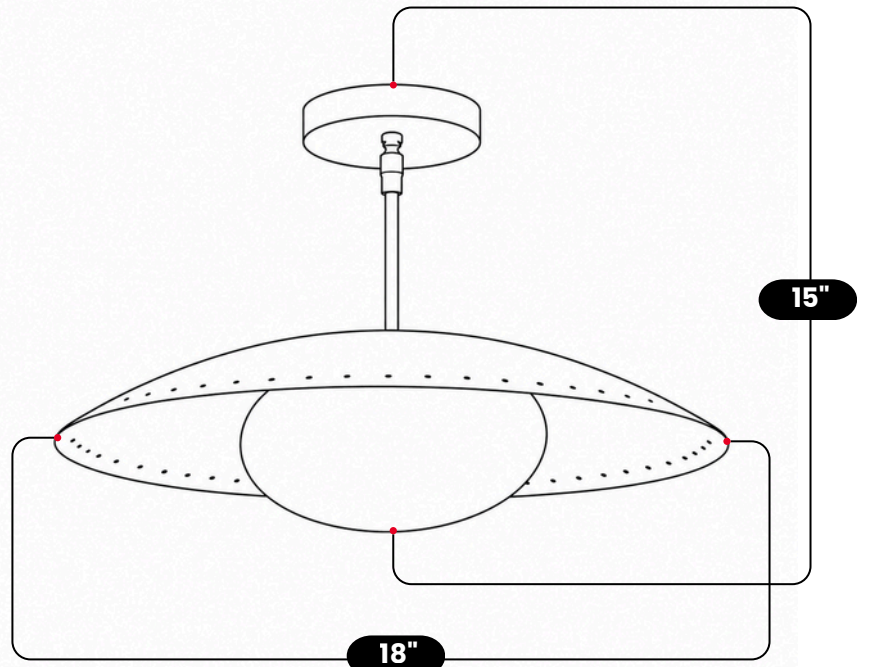

## BRASS DOME OPAL GLASS PENDANT LIGHT

Raw Brass

MATERIAL	Pure Brass
FINISH SHOWN	Raw Brass
HEIGHT	15"(38.1cm)
WIDTH	18"(45.72cm)
DEPTH	18"(45.72cm)
BULB TYPE	E12(US) / E14(EU)
VOLTAGE	110-120V / 220-230V
MAX WATTAGE	50W (LED / Halogen)
DIMMABLE	With Dimmable Bulbs
BULB INCLUDED	No
IP RATING	IP20
LIGHT DIRECTION	Downward
MOUNTING	Hardwired
MOUNT TYPE	Ceiling Mounted