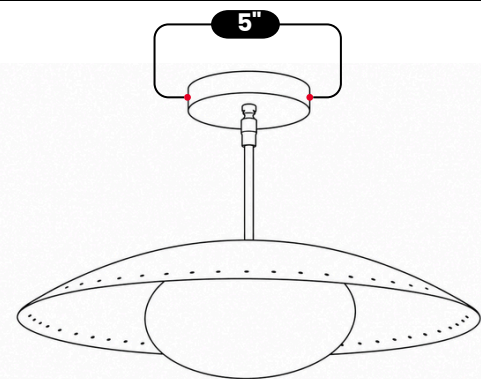

## BRASS DOME OPAL GLASS PENDANT LIGHT

Raw Brass

MATERIAL	Pure Brass
FINISH SHOWN	Raw Brass
HEIGHT	15"(38.1cm)
WIDTH	18"(45.72cm)
DEPTH	18"(45.72cm)
BULB TYPE	E12(US) / E14(EU)
VOLTAGE	110-120V / 220-230V
MAX WATTAGE	50W (LED / Halogen)
DIMMABLE	With Dimmable Bulbs
BULB INCLUDED	No
IP RATING	IP20
LIGHT DIRECTION	Downward
MOUNTING	Hardwired
MOUNT TYPE	Ceiling Mounted