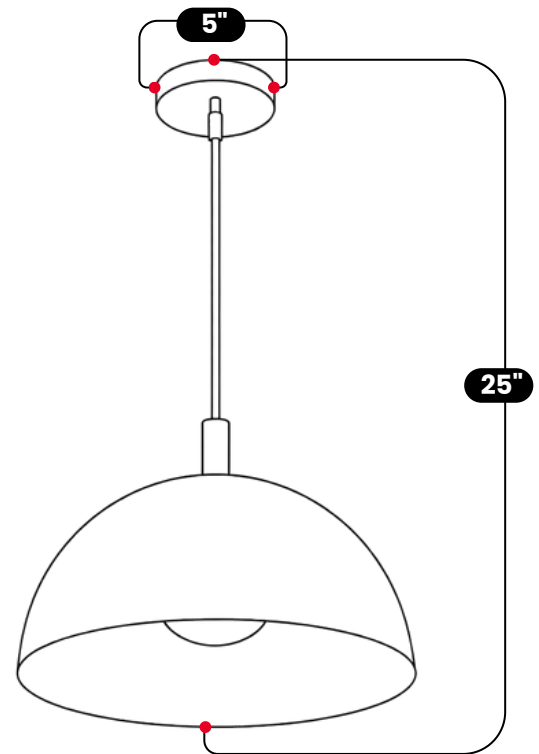

## MID CENTURY BRASS DOME PENDANT CEILING LIGHT

Antique Brass

MATERIAL	Pure Brass / Premium Glass
FINISH SHOWN	Antique Brass
HEIGHT	25" (63.5cm)
WIDTH	15" (38.1cm)
DEPTH	15" (38.1cm)
BACKPLATE DIAMETER	5" (12.7cm)
BULB TYPE	E12 (US) / E14 (EU)
VOLTAGE	110-120V / 220-230V
MAX WATTAGE	50W (LED / Halogen)
DIMMABLE	With Dimmable Bulbs
BULB INCLUDED	No
IP RATING	IP20
LIGHT DIRECTION	Downward / Diffused
MOUNTING	Hardwired
MOUNT TYPE	Ceiling Mounted