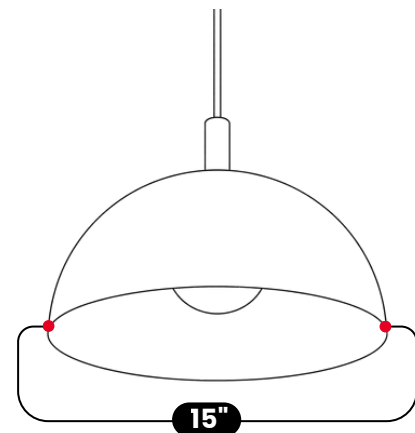

## MID CENTURY BRASS DOME PENDANT CEILING LIGHT

Antique Brass

MATERIAL	Pure Brass / Premium Glass
FINISH SHOWN	Antique Brass
HEIGHT	25" (63.5cm)
WIDTH	15" (38.1cm)
DEPTH	15" (38.1cm)
BACKPLATE DIAMETER	5" (12.7cm)
BULB TYPE	E12 (US) / E14 (EU)
VOLTAGE	110-120V / 220-230V
MAX WATTAGE	50W (LED / Halogen)
DIMMABLE	With Dimmable Bulbs
BULB INCLUDED	No
IP RATING	IP20
LIGHT DIRECTION	Downward / Diffused
MOUNTING	Hardwired
MOUNT TYPE	Ceiling Mounted