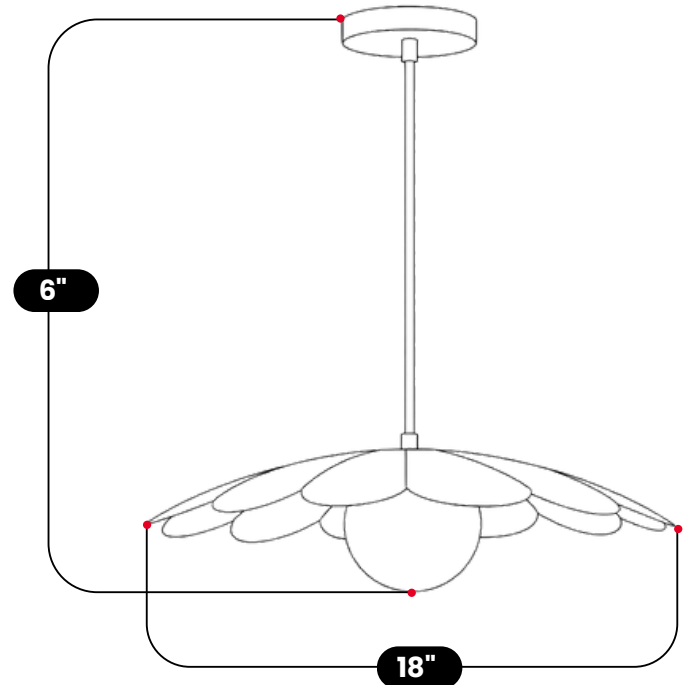

LightCove

BRASS FLOWER CEILING LIGHT

Antique Brass

MATERIAL	Pure Brass
MOUNT TYPE	Ceiling Mounted
FINISH SHOWN	Antique Brass
HEIGHT	6" (15.24cm)
WIDTH	18" (45.72cm)
DEPTH	18" (45.72cm)
BULB TYPE	G9
VOLTAGE	110-120V / 220-230V
MAX WATTAGE	50W (LED / Halogen)
DIMMABLE	With Dimmable Dimmer
BULB INCLUDED	No
IP RATING	IP20
LIGHT DIRECTION	Downward
MOUNTING	Hardwired