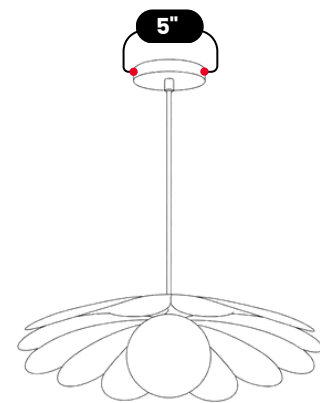

LightCove

BRASS FLOWER CEILING LIGHT

Antique Brass

MATERIAL	Pure Brass
MOUNT TYPE	Ceiling Mounted
FINISH SHOWN	Antique Brass
HEIGHT	6" (15.24cm)
WIDTH	18" (45.72cm)
DEPTH	18" (45.72cm)
BULB TYPE	G9
VOLTAGE	110-120V / 220-230V
MAX WATTAGE	50W (LED / Halogen)
DIMMABLE	With Dimmable Dimmer
BULB INCLUDED	No
IP RATING	IP20
LIGHT DIRECTION	Downward
MOUNTING	Hardwired