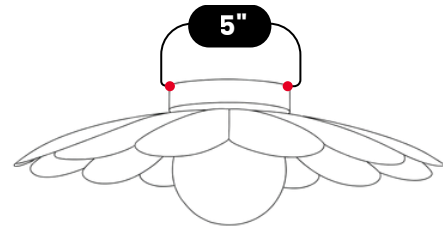

LightCove

BRASS FLOWER FLUSH MOUNT

Antique Brass

MATERIAL	Pure Brass
MOUNT TYPE	Ceiling Mounted
HEIGHT	6" (15.24CM)
WIDTH	18" (45.72cm)
DEPTH	18" (45.72cm)
RECOMMENDED BULB	7-15W
BULB TYPE	G9
VOLTAGE	110-120V / 220-230V
MAX WATTAGE	50W (LED / Halogen)
DIMMABLE	With Dimmable Dimmer
BULB INCLUDED	No
IP RATING	IP20
LIGHT DIRECTION	Downward
MOUNTING	Hardwired