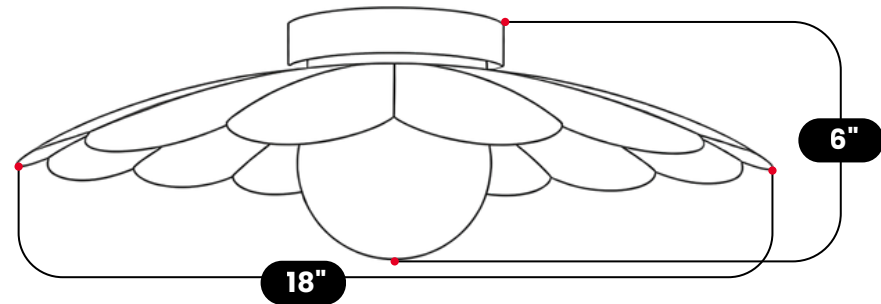

LightCove

BRASS FLOWER FLUSH MOUNT

Antique Brass

MATERIAL	Pure Brass
MOUNT TYPE	Ceiling Mounted
HEIGHT	6" (15.24CM)
WIDTH	18" (45.72cm)
DEPTH	18" (45.72cm)
RECOMMENDED BULB	7-15W
BULB TYPE	G9
VOLTAGE	110-120V / 220-230V
MAX WATTAGE	50W (LED / Halogen)
DIMMABLE	With Dimmable Dimmer
BULB INCLUDED	No
IP RATING	IP20
LIGHT DIRECTION	Downward
MOUNTING	Hardwired