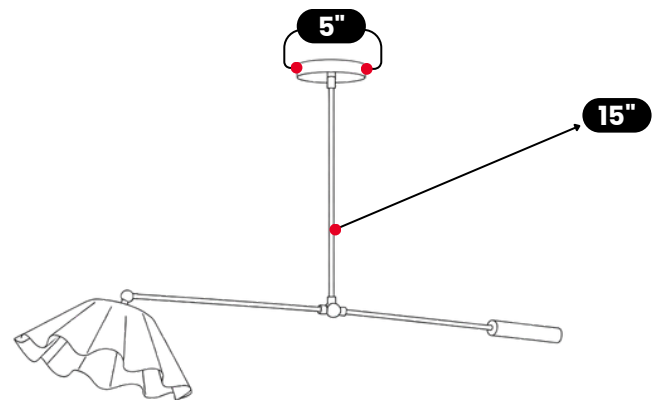

## BRASS FLOWER PENDANT – SWING ARM CEILING LIGHT

Raw Brass

MATERIAL	Pure Brass
ROD LENGTH (CUSTOMIZABLE)	15"
HEIGHT	20" (45.7cm)
WIDTH	40" (121.9cm)
DEPTH	12" (121.9cm)
BULB TYPE	E12 (US) / E14 (EU)
VOLTAGE	110-120V / 220-230V
MAX WATTAGE	50W (LED / Halogen)
DIMMABLE	With Dimmable Bulbs
BULB INCLUDED	No
IP RATING	IP20
LIGHT DIRECTION	Downward / Adjustable Directional
MOUNTING	Hardwired
MOUNT TYPE	Ceiling Mounted