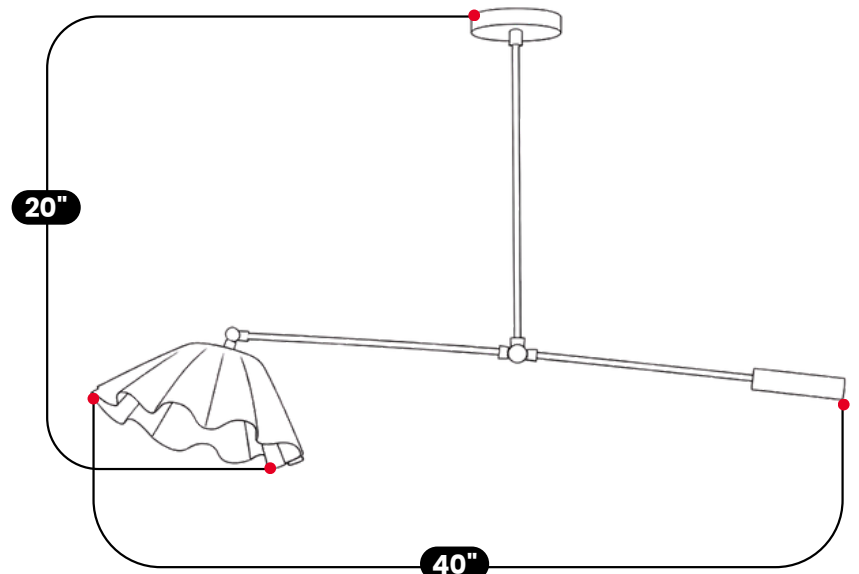

## BRASS FLOWER PENDANT – SWING ARM CEILING LIGHT

Raw Brass

MATERIAL	Pure Brass
ROD LENGTH (CUSTOMIZABLE)	15"
HEIGHT	20" (45.7cm)
WIDTH	40" (121.9cm)
DEPTH	12" (121.9cm)
BULB TYPE	E12 (US) / E14 (EU)
VOLTAGE	110-120V / 220-230V
MAX WATTAGE	50W (LED / Halogen)
DIMMABLE	With Dimmable Bulbs
BULB INCLUDED	No
IP RATING	IP20
LIGHT DIRECTION	Downward / Adjustable Directional
MOUNTING	Hardwired
MOUNT TYPE	Ceiling Mounted