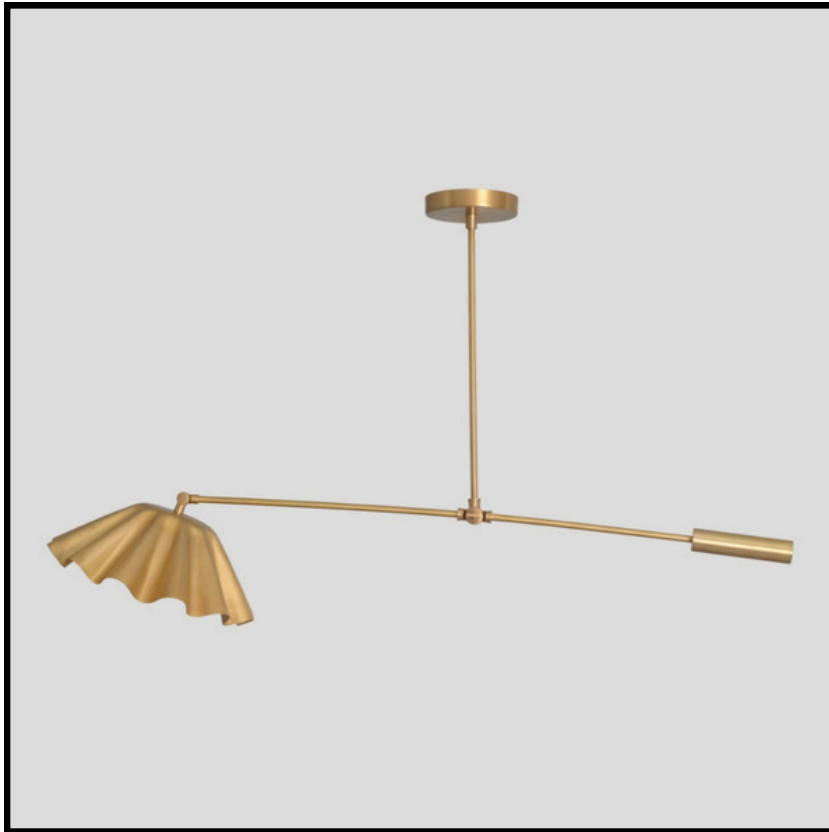

## BRASS FLOWER PENDANT – SWING ARM CEILING LIGHT

Raw Brass

MATERIAL	Pure Brass
ROD LENGTH (CUSTOMIZABLE)	15"
HEIGHT	20" (45.7cm)
WIDTH	40" (121.9cm)
DEPTH	12" (121.9cm)
BULB TYPE	E12 (US) / E14 (EU)
VOLTAGE	110-120V / 220-230V
MAX WATTAGE	50W (LED / Halogen)
DIMMABLE	With Dimmable Bulbs
BULB INCLUDED	No
IP RATING	IP20
LIGHT DIRECTION	Downward / Adjustable Directional
MOUNTING	Hardwired
MOUNT TYPE	Ceiling Mounted