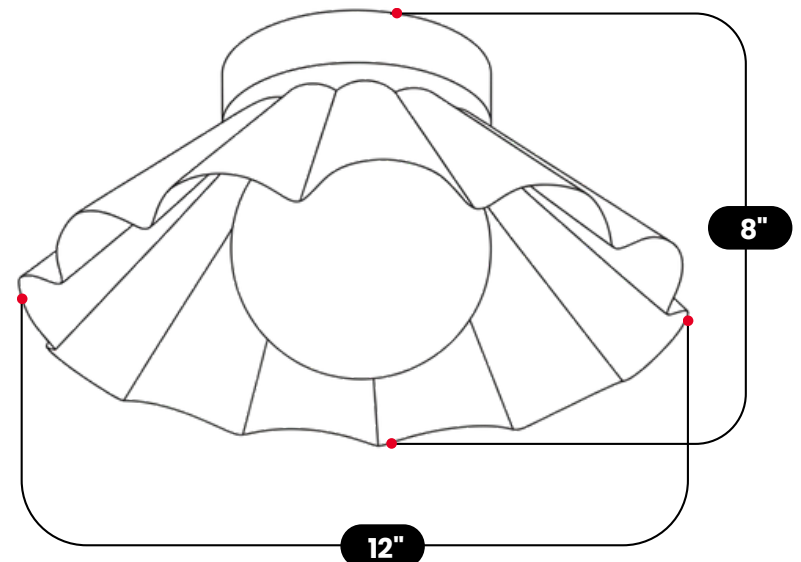

LightCove

BRASS GLASS GLOBE FLUSH MOUNT

Raw Brass

MATERIAL	Pure Brass / Premium Glass
GLOBE DIAMETER	4" (10 cm)
HEIGHT	8" (20.3cm)
WIDTH	12" (30.5cm)
DEPTH	12" (30.5cm)
DIAMETER	12" (30.5cm)
BULB TYPE	1x G9 Candelabra
VOLTAGE	110-120V / 220-230V
MAX WATTAGE	50W (LED / Halogen)
DIMMABLE	With Dimmable G9 Bulbs
BULB INCLUDED	No
IP RATING	IP20
LIGHT DIRECTION	Downlight/ Ambient
MOUNTING	Hardwired
MOUNT TYPE	Ceiling Mounted