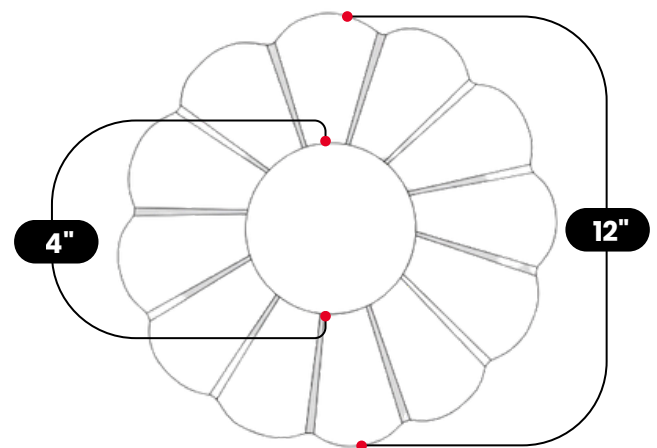

LightCove

BRASS GLASS GLOBE FLUSH MOUNT

Raw Brass

MATERIAL	Pure Brass / Premium Glass
GLOBE DIAMETER	4" (10 cm)
HEIGHT	8" (20.3cm)
WIDTH	12" (30.5cm)
DEPTH	12" (30.5cm)
DIAMETER	12" (30.5cm)
BULB TYPE	1x G9 Candelabra
VOLTAGE	110-120V / 220-230V
MAX WATTAGE	50W (LED / Halogen)
DIMMABLE	With Dimmable G9 Bulbs
BULB INCLUDED	No
IP RATING	IP20
LIGHT DIRECTION	Downlight/ Ambient
MOUNTING	Hardwired
MOUNT TYPE	Ceiling Mounted