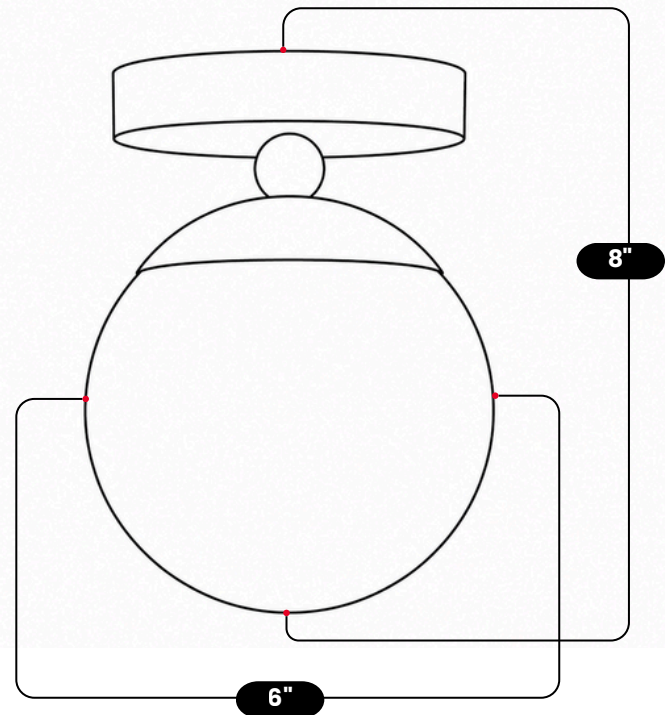

## BRASS GLASS GLOBE FLUSH MOUNT

Antique Brass

MATERIAL	Pure Brass / Premium Glass
FINISH SHOWN	Antique Brass
HEIGHT	8" (20.2cm)
WIDTH	6" (15.24cm)
DEPTH	6" (15.24cm)
BULB TYPE	E12(US) / E14(EU)
VOLTAGE	110-120V / 220-230V
MAX WATTAGE	50W (LED / Halogen)
DIMMABLE	With Dimmable Bulbs
BULB INCLUDED	No
IP RATING	IP20
LIGHT DIRECTION	Downward
MOUNTING	Hardwired
MOUNT TYPE	Flush Mounted