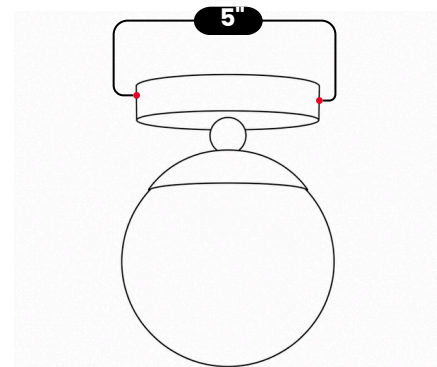

## BRASS GLASS GLOBE FLUSH MOUNT

Antique Brass

MATERIAL	Pure Brass / Premium Glass
FINISH SHOWN	Antique Brass
HEIGHT	8" (20.2cm)
WIDTH	6" (15.24cm)
DEPTH	6" (15.24cm)
BULB TYPE	E12(US) / E14(EU)
VOLTAGE	110-120V / 220-230V
MAX WATTAGE	50W (LED / Halogen)
DIMMABLE	With Dimmable Bulbs
BULB INCLUDED	No
IP RATING	IP20
LIGHT DIRECTION	Downward
MOUNTING	Hardwired
MOUNT TYPE	Flush Mounted