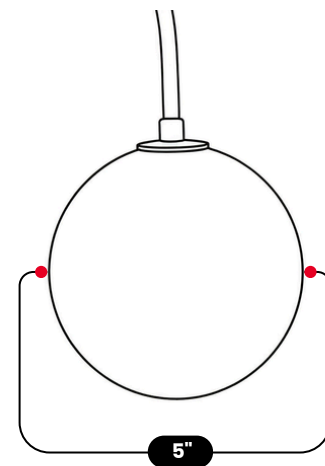

## BRASS GLASS GLOBE WALL SCONCE

Antique Brass

MATERIAL	Pure Brass
FINISH SHOWN	Antique Brass
HEIGHT	8.5"(21.59cm)
WIDTH	5"(12.7cm)
DEPTH	12"(30.48cm)
BACKPLATE DIAMETER	5" (12.7cm)
BULB TYPE	E12 (US) / E14 (EU)
VOLTAGE	110-120V / 220-230V
MAX WATTAGE	75W (LED / Halogen)
DIMMABLE	With Dimmable Bulbs
BULB INCLUDED	No
IP RATING	IP20
LIGHT DIRECTION	Downlight
MOUNTING	Hardwired
MOUNT TYPE	Wall Mounted