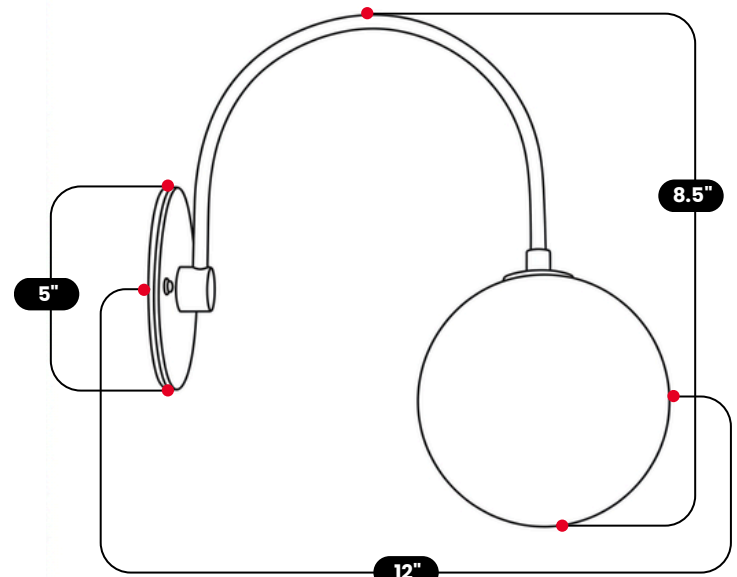

## BRASS GLASS GLOBE WALL SCONCE

Antique Brass

MATERIAL	Pure Brass
FINISH SHOWN	Antique Brass
HEIGHT	8.5"(21.59cm)
WIDTH	5"(12.7cm)
DEPTH	12"(30.48cm)
BACKPLATE DIAMETER	5" (12.7cm)
BULB TYPE	E12 (US) / E14 (EU)
VOLTAGE	110-120V / 220-230V
MAX WATTAGE	75W (LED / Halogen)
DIMMABLE	With Dimmable Bulbs
BULB INCLUDED	No
IP RATING	IP20
LIGHT DIRECTION	Downlight
MOUNTING	Hardwired
MOUNT TYPE	Wall Mounted