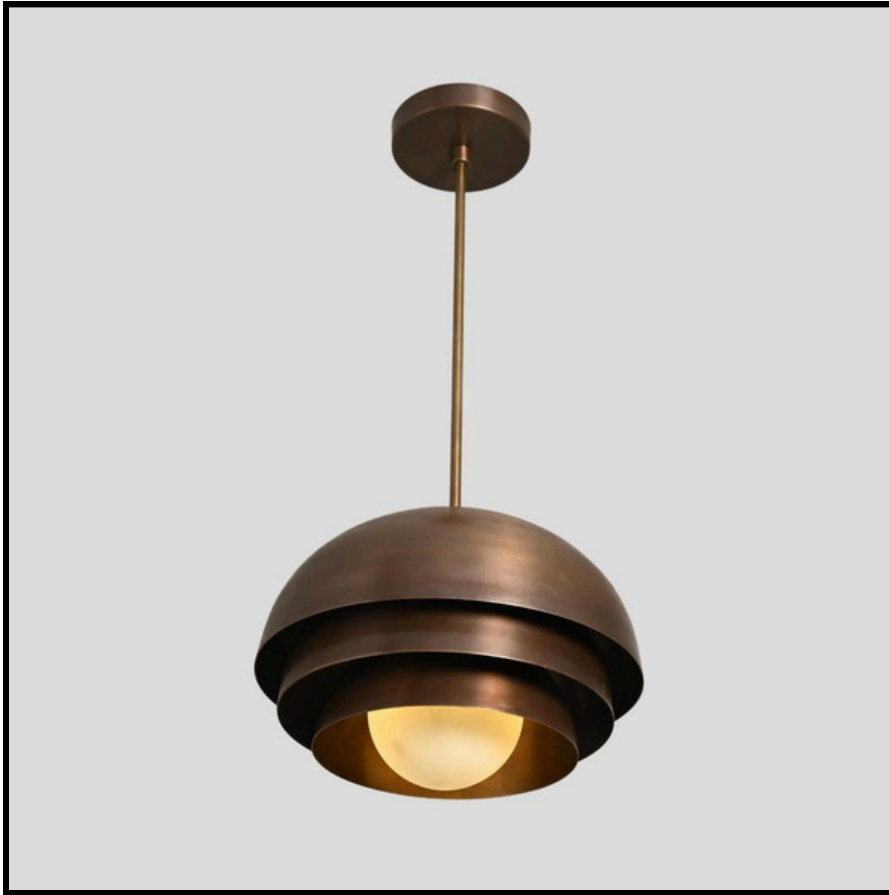

LightCove

BRASS GLOBE PENDANT HANGING LAMP

Antique Brass

MATERIAL	Pure Brass
FINISH SHOWN	Antique Brass
HEIGHT	24"(60.96cm)
WIDTH	12"(30.48cm)
DEPTH	12"(30.48cm)
BULB TYPE	G9
VOLTAGE	110-120V / 220-230V
MAX WATTAGE	50W (LED / Halogen)
DIMMABLE	With Dimmable Bulbs
BULB INCLUDED	No
IP RATING	IP20
LIGHT DIRECTION	Downward
MOUNTING	Hardwired
MOUNT TYPE	Ceiling Mounted

Available Finishes :

- Polished Brass
- Brushed Brass
- Brushed Chrome
- Polished Chrome
- Matt Black
- Antique Black
- Antique Brass
- Raw Brass
- Blackened Brass

Product Notes :

1) Bulbs are not included. 2) Each LightCove fixture is handcrafted, making every piece unique. 3) Custom finishes and sizes available upon request. 4) All items are made to order, standard production time applies. 5) Visit [LightCove](https://lightcove.com) product care and warranty information