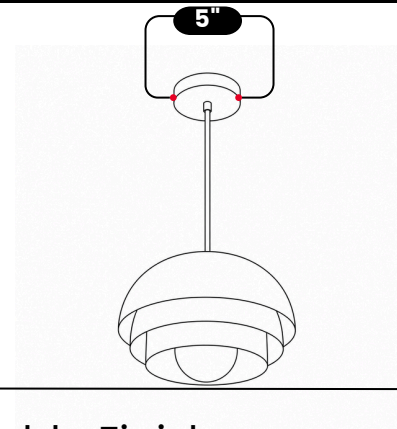

LightCove

BRASS GLOBE PENDANT HANGING LAMP

Antique Brass

MATERIAL	Pure Brass
FINISH SHOWN	Antique Brass
HEIGHT	24"(60.96cm)
WIDTH	12"(30.48cm)
DEPTH	12"(30.48cm)
BULB TYPE	G9
VOLTAGE	110-120V / 220-230V
MAX WATTAGE	50W (LED / Halogen)
DIMMABLE	With Dimmable Bulbs
BULB INCLUDED	No
IP RATING	IP20
LIGHT DIRECTION	Downward
MOUNTING	Hardwired
MOUNT TYPE	Ceiling Mounted