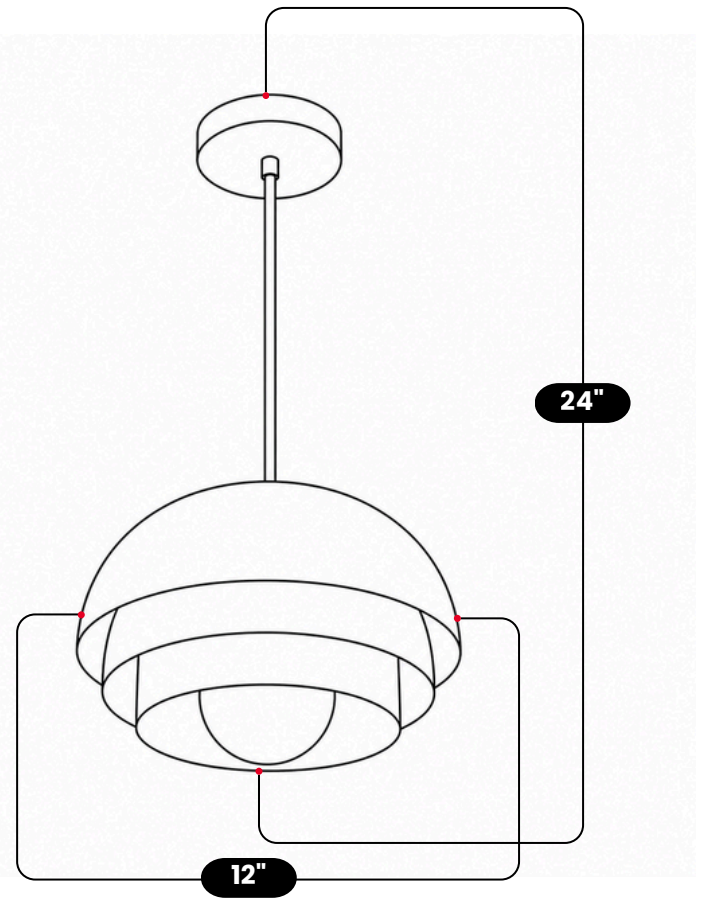

LightCove

BRASS GLOBE PENDANT HANGING LAMP

Antique Brass

MATERIAL	Pure Brass
FINISH SHOWN	Antique Brass
HEIGHT	24"(60.96cm)
WIDTH	12"(30.48cm)
DEPTH	12"(30.48cm)
BULB TYPE	G9
VOLTAGE	110-120V / 220-230V
MAX WATTAGE	50W (LED / Halogen)
DIMMABLE	With Dimmable Bulbs
BULB INCLUDED	No
IP RATING	IP20
LIGHT DIRECTION	Downward
MOUNTING	Hardwired
MOUNT TYPE	Ceiling Mounted