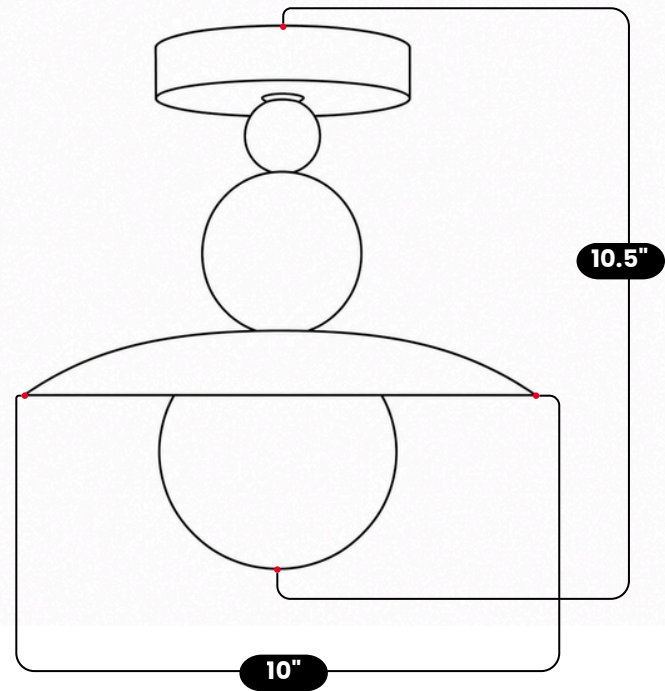

LightCove

BRASS GLOBE SEMI FLUSH MOUNT

Antique Brass

MATERIAL	Pure Brass
FINISH SHOWN	Antique Brass
HEIGHT	10.5"(26.67cm)
WIDTH	10"(25.4cm)
DEPTH	10"(25.4cm)
BULB TYPE	G9
VOLTAGE	110-120V / 220-230V
MAX WATTAGE	50W (LED / Halogen)
DIMMABLE	With Dimmable Bulbs
BULB INCLUDED	No
IP RATING	IP20
LIGHT DIRECTION	Downward
MOUNTING	Hardwired
MOUNT TYPE	Flush Mounted