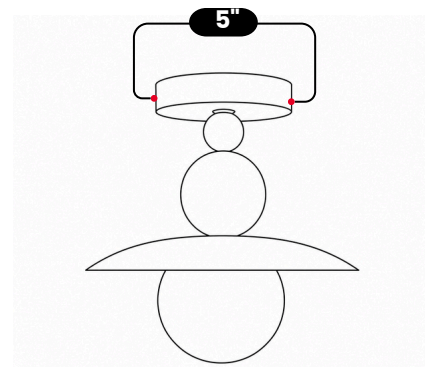

LightCove

BRASS GLOBE SEMI FLUSH MOUNT

Antique Brass

MATERIAL	Pure Brass
FINISH SHOWN	Antique Brass
HEIGHT	10.5"(26.67cm)
WIDTH	10"(25.4cm)
DEPTH	10"(25.4cm)
BULB TYPE	G9
VOLTAGE	110-120V / 220-230V
MAX WATTAGE	50W (LED / Halogen)
DIMMABLE	With Dimmable Bulbs
BULB INCLUDED	No
IP RATING	IP20
LIGHT DIRECTION	Downward
MOUNTING	Hardwired
MOUNT TYPE	Flush Mounted