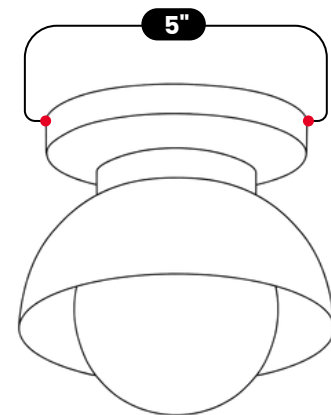

LightCove

BRASS GLOBE DOME SEMI FLUSH MOUNT

Antique Brass

MATERIAL	Pure Brass / Premium Glass
FINISH SHOWN	Antique Brass
HEIGHT	6" (15.24cm)
WIDTH	6" (15.24cm)
DEPTH	6" (15.24cm)
BACKPLATE DIAMETER	5" (12.7cm)
BULB TYPE	G9
VOLTAGE	110-120V / 220-230V
MAX WATTAGE	50W (LED / Halogen)
DIMMABLE	With Dimmable Bulbs
BULB INCLUDED	No
IP RATING	IP20
LIGHT DIRECTION	Downward / Ambient
MOUNTING	Hardwired
MOUNT TYPE	Flush Mounted