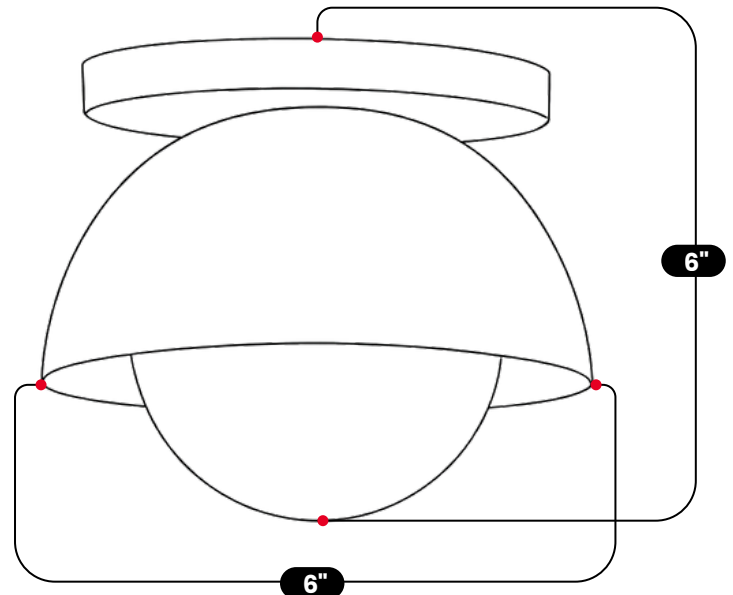

LightCove

BRASS GLOBE DOME SEMI FLUSH MOUNT

Antique Brass

MATERIAL	Pure Brass / Premium Glass
FINISH SHOWN	Antique Brass
HEIGHT	6" (15.24cm)
WIDTH	6" (15.24cm)
DEPTH	6" (15.24cm)
BACKPLATE DIAMETER	5" (12.7cm)
BULB TYPE	G9
VOLTAGE	110-120V / 220-230V
MAX WATTAGE	50W (LED / Halogen)
DIMMABLE	With Dimmable Bulbs
BULB INCLUDED	No
IP RATING	IP20
LIGHT DIRECTION	Downward / Ambient
MOUNTING	Hardwired
MOUNT TYPE	Flush Mounted