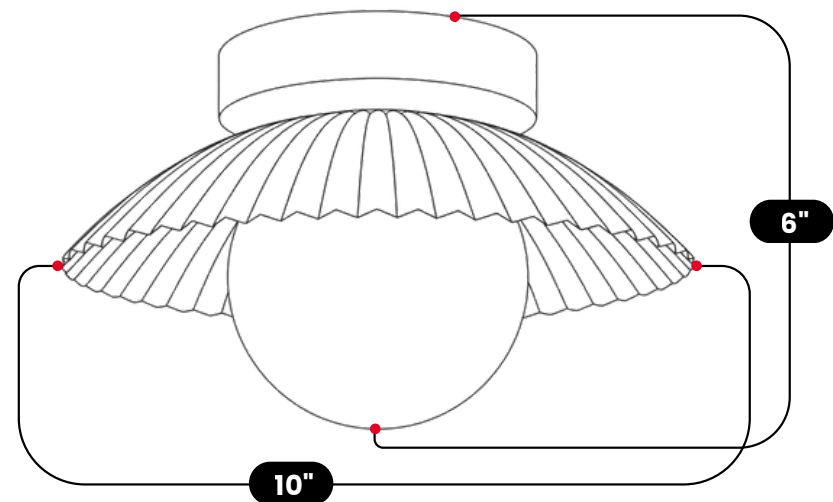

LightCove

BRASS LAMP GLASS GLOBE FLUSH MOUNT

Antique Brass

MATERIAL	Pure Brass / Premium Glass
GLOBE DIAMETER	4.75" (12 cm)
HEIGHT	6" (15.2cm)
WIDTH	10" (25.4cm)
DEPTH	10" (25.4cm)
BLACKPLATE DIAMETER	5" (12.7cm)
BULB TYPE	1x G9 Candelabra
VOLTAGE	110-120V / 220-230V
MAX WATTAGE	50W (LED / Halogen)
DIMMABLE	With Dimmable G9 Bulbs
BULB INCLUDED	No
IP RATING	IP20
LIGHT DIRECTION	Downlight / Ambient
MOUNTING	Hardwired
MOUNT TYPE	Flush Mounted