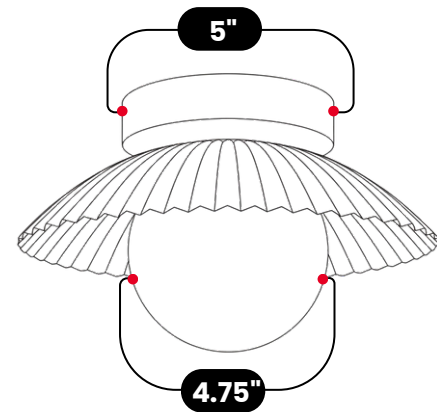

LightCove

BRASS LAMP GLASS GLOBE FLUSH MOUNT

Antique Brass

MATERIAL	Pure Brass / Premium Glass
GLOBE DIAMETER	4.75" (12 cm)
HEIGHT	6" (15.2cm)
WIDTH	10" (25.4cm)
DEPTH	10" (25.4cm)
BLACKPLATE DIAMETER	5" (12.7cm)
BULB TYPE	1x G9 Candelabra
VOLTAGE	110-120V / 220-230V
MAX WATTAGE	50W (LED / Halogen)
DIMMABLE	With Dimmable G9 Bulbs
BULB INCLUDED	No
IP RATING	IP20
LIGHT DIRECTION	Downlight / Ambient
MOUNTING	Hardwired
MOUNT TYPE	Flush Mounted