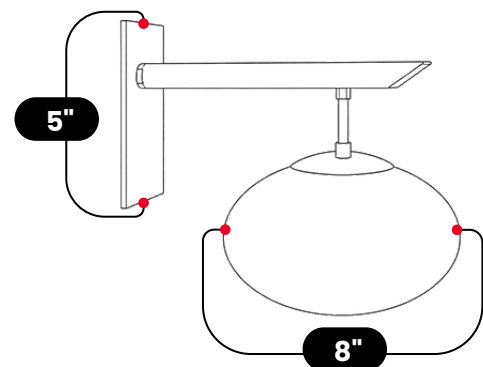

LightCove

BRASS MILKY GLASS GLOBE SCONCE

Polished Chrome

MATERIAL	Pure Brass / Premium Milky Globe
GLOBE DIAMETER	8" (20.32cm)
HEIGHT	9" (22.86 cm)
WIDTH	8" (20.32cm)
DEPTH	12" (30.48 cm)
BACKPLATE DIAMETER	5" (12,7 cm)
BULB TYPE	E12 (US) / E14 (EU)
VOLTAGE	110-120V / 220-230V
MAX WATTAGE	75W (LED / Halogen)
DIMMABLE	With Dimmable Bulbs
BULB INCLUDED	No
IP RATING	IP20
LIGHT DIRECTION	Downward / Soft Diffused Ambient
MOUNTING	Hardwired
MOUNT TYPE	Wall Mounted