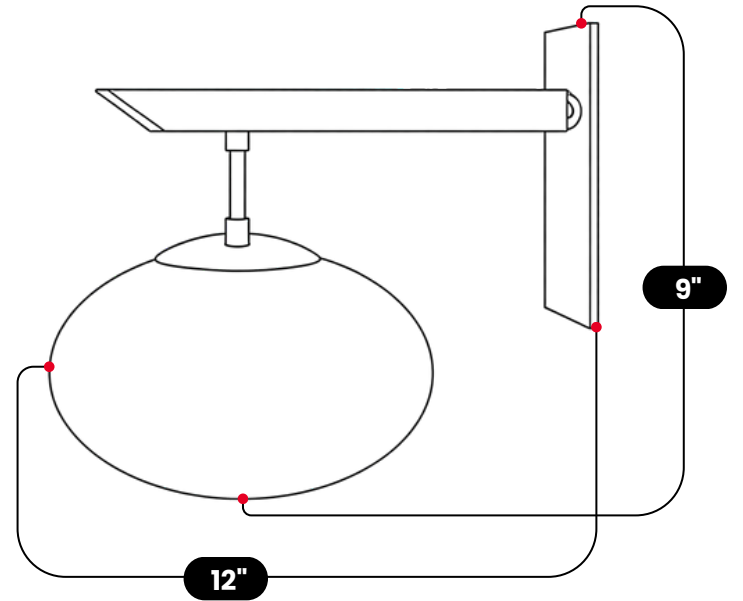

LightCove

BRASS MILKY GLASS GLOBE SCONCE

Polished Chrome

MATERIAL	Pure Brass / Premium Milky Globe
GLOBE DIAMETER	8" (20.32cm)
HEIGHT	9" (22.86 cm)
WIDTH	8" (20.32cm)
DEPTH	12" (30.48 cm)
BACKPLATE DIAMETER	5" (12,7 cm)
BULB TYPE	E12 (US) / E14 (EU)
VOLTAGE	110-120V / 220-230V
MAX WATTAGE	75W (LED / Halogen)
DIMMABLE	With Dimmable Bulbs
BULB INCLUDED	No
IP RATING	IP20
LIGHT DIRECTION	Downward / Soft Diffused Ambient
MOUNTING	Hardwired
MOUNT TYPE	Wall Mounted