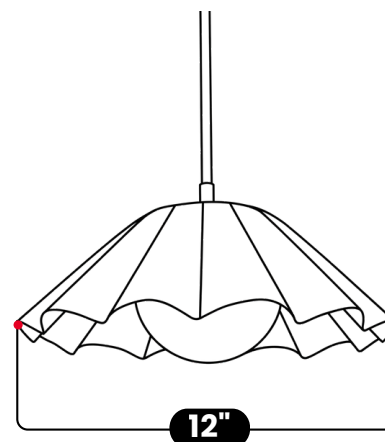

## BRASS PENDANT MODERN CEILING LIGHT

Raw Brass

MATERIAL	Pure Brass
FINISH SHOWN	Raw Brass
HEIGHT	18" (45.72cm)
WIDTH	12" (30.48cm)
DEPTH	12" (30.48cm)
BACKPLATE DIAMETER	5" (12.7cm)
BULB TYPE	G9 Candelabra
VOLTAGE	110-120V / 220-230V
MAX WATTAGE	50W (LED / Halogen)
DIMMABLE	With Dimmable Bulbs
BULB INCLUDED	No
IP RATING	IP20
LIGHT DIRECTION	Downlight
MOUNTING	Hardwired
MOUNT TYPE	Ceiling Mounted