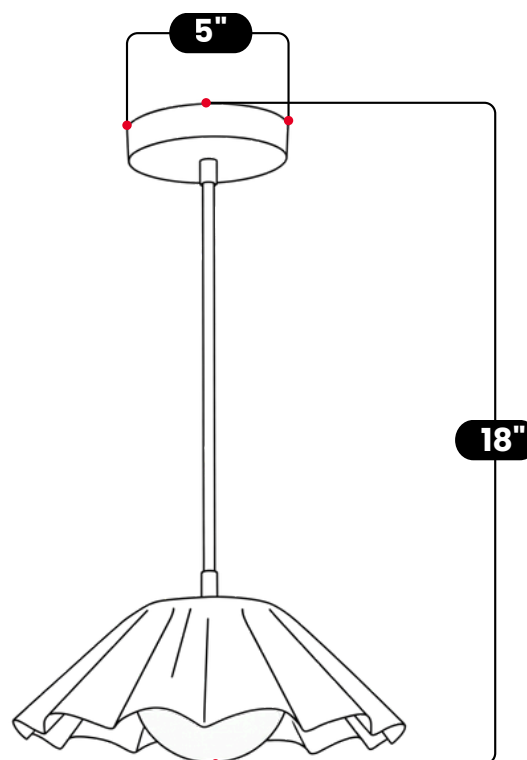

## BRASS PENDANT MODERN CEILING LIGHT

Raw Brass

MATERIAL	Pure Brass
FINISH SHOWN	Raw Brass
HEIGHT	18" (45.72cm)
WIDTH	12" (30.48cm)
DEPTH	12" (30.48cm)
BACKPLATE DIAMETER	5" (12.7cm)
BULB TYPE	G9 Candelabra
VOLTAGE	110-120V / 220-230V
MAX WATTAGE	50W (LED / Halogen)
DIMMABLE	With Dimmable Bulbs
BULB INCLUDED	No
IP RATING	IP20
LIGHT DIRECTION	Downlight
MOUNTING	Hardwired
MOUNT TYPE	Ceiling Mounted