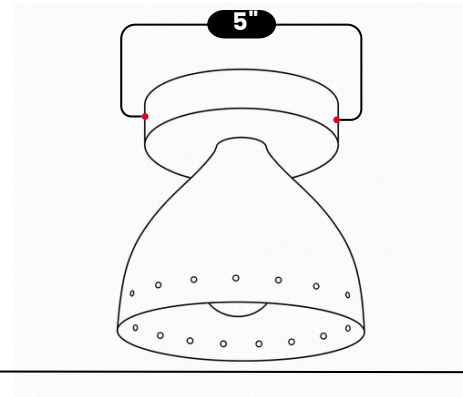

## BRASS PERFORATED FLUSH MOUNT

Raw Brass

MATERIAL	Pure Brass
FINISH SHOWN	Raw Brass
HEIGHT	6.5"(16.51cm)
WIDTH	6"(15.24cm)
DEPTH	6"(15.24cm)
BULB TYPE	E12(US) / E14(EU)
VOLTAGE	110-120V / 220-230V
MAX WATTAGE	50W (LED / Halogen)
DIMMABLE	With Dimmable Bulbs
BULB INCLUDED	No
IP RATING	IP20
LIGHT DIRECTION	Downward
MOUNTING	Hardwired
MOUNT TYPE	Flush Mounted