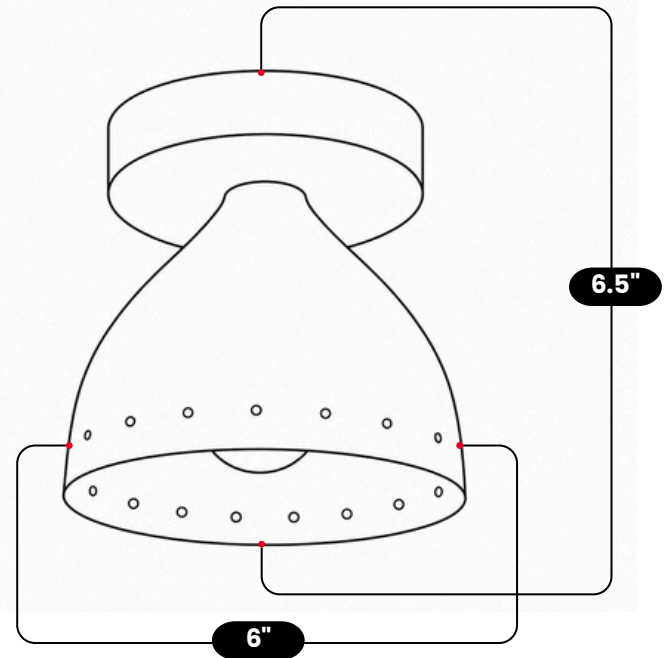

## BRASS PERFORATED FLUSH MOUNT

Raw Brass

MATERIAL	Pure Brass
FINISH SHOWN	Raw Brass
HEIGHT	6.5"(16.51cm)
WIDTH	6"(15.24cm)
DEPTH	6"(15.24cm)
BULB TYPE	E12(US) / E14(EU)
VOLTAGE	110-120V / 220-230V
MAX WATTAGE	50W (LED / Halogen)
DIMMABLE	With Dimmable Bulbs
BULB INCLUDED	No
IP RATING	IP20
LIGHT DIRECTION	Downward
MOUNTING	Hardwired
MOUNT TYPE	Flush Mounted