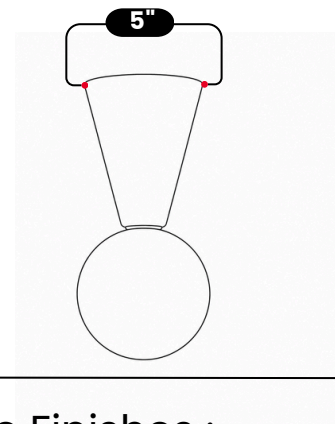

## BRASS CONE FLUSH MOUNT

Antique Brass

MATERIAL	Pure Brass
FINISH SHOWN	Antique Brass
HEIGHT	8"(20.2cm)
WIDTH	5"(12.7cm)
DEPTH	5"(12.7cm)
BULB TYPE	G9
VOLTAGE	110-120V / 220-230V
MAX WATTAGE	50W (LED / Halogen)
DIMMABLE	With Dimmable Bulbs
BULB INCLUDED	No
IP RATING	IP20
LIGHT DIRECTION	Downward
MOUNTING	Hardwired
MOUNT TYPE	Flush Mounted