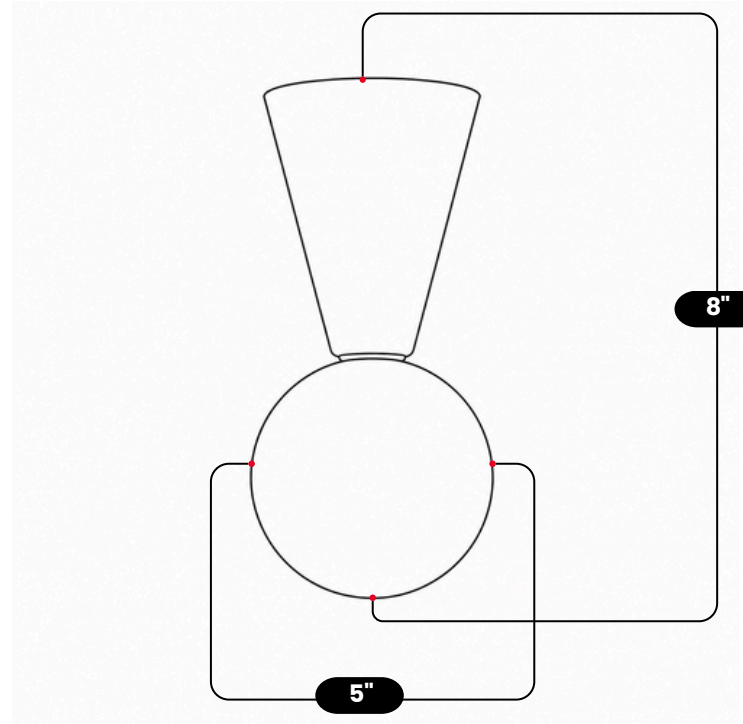

## BRASS CONE FLUSH MOUNT

Antique Brass

MATERIAL	Pure Brass
FINISH SHOWN	Antique Brass
HEIGHT	8"(20.2cm)
WIDTH	5"(12.7cm)
DEPTH	5"(12.7cm)
BULB TYPE	G9
VOLTAGE	110-120V / 220-230V
MAX WATTAGE	50W (LED / Halogen)
DIMMABLE	With Dimmable Bulbs
BULB INCLUDED	No
IP RATING	IP20
LIGHT DIRECTION	Downward
MOUNTING	Hardwired
MOUNT TYPE	Flush Mounted