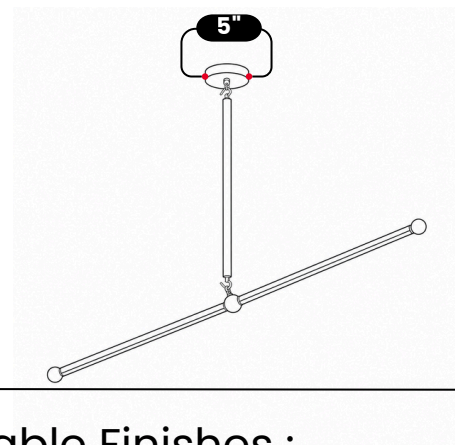

LightCove

BRASS SPUTNIK CHANDELIER

Raw Brass

MATERIAL	Pure Brass
FINISH SHOWN	Raw Brass
DIAMETER	40" (101.6cm)
DROP ROD	20" (50.8cm)
BULB TYPE	E12(US) / E14(EU)
VOLTAGE	110-120V / 220-230V
MAX WATTAGE	50W (LED / Halogen)
DIMMABLE	With Dimmable Bulbs
BULB INCLUDED	No
IP RATING	IP20
LIGHT DIRECTION	Downward
MOUNTING	Hardwired
MOUNT TYPE	Ceiling Mounted