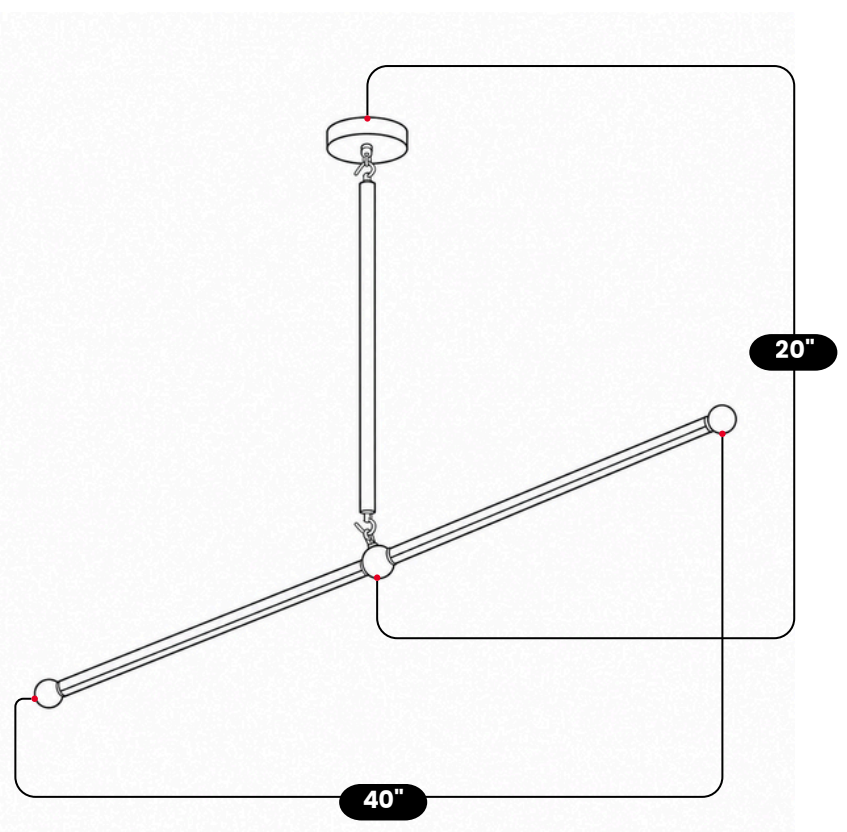

LightCove

BRASS SPUTNIK CHANDELIER

Raw Brass

MATERIAL	Pure Brass
FINISH SHOWN	Raw Brass
DIAMETER	40" (101.6cm)
DROP ROD	20" (50.8cm)
BULB TYPE	E12(US) / E14(EU)
VOLTAGE	110-120V / 220-230V
MAX WATTAGE	50W (LED / Halogen)
DIMMABLE	With Dimmable Bulbs
BULB INCLUDED	No
IP RATING	IP20
LIGHT DIRECTION	Downward
MOUNTING	Hardwired
MOUNT TYPE	Ceiling Mounted