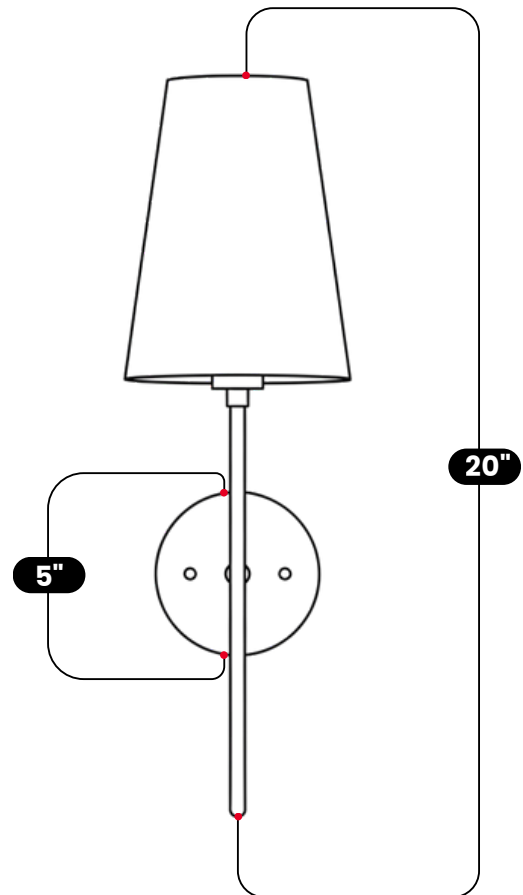

## BRASS WALL SCONCE LINEN SHADE

Antique Brass

MATERIAL	Pure Brass / Linen Shade
FINISH SHOWN	Antique Brass
HEIGHT	20" (50.8cm)
WIDTH	7" (17.8cm)
DEPTH	12" (30.5cm)
BACKPLATE DIAMETER	5" (12.7cm)
BULB TYPE	1x E26 (US) / E27 (EU)
VOLTAGE	110-120V / 220-230V
MAX WATTAGE	50W (LED / Halogen)
DIMMABLE	With Dimmable Bulbs
BULB INCLUDED	No
IP RATING	IP20
LIGHT DIRECTION	Diffused/Ambient
MOUNTING	Hardwired
MOUNT TYPE	Wall Mounted