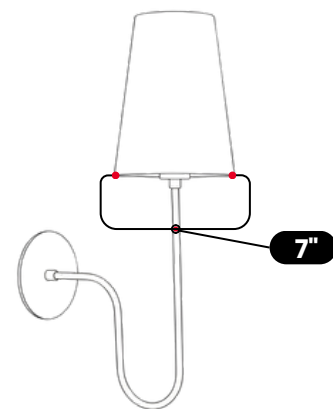

## BRASS WALL SCONCE LINEN SHADE

Antique Brass

MATERIAL	Pure Brass / Linen Shade
FINISH SHOWN	Antique Brass
HEIGHT	20" (50.8cm)
WIDTH	7" (17.8cm)
DEPTH	12" (30.5cm)
BACKPLATE DIAMETER	5" (12.7cm)
BULB TYPE	1x E26 (US) / E27 (EU)
VOLTAGE	110-120V / 220-230V
MAX WATTAGE	50W (LED / Halogen)
DIMMABLE	With Dimmable Bulbs
BULB INCLUDED	No
IP RATING	IP20
LIGHT DIRECTION	Diffused/Ambient
MOUNTING	Hardwired
MOUNT TYPE	Wall Mounted