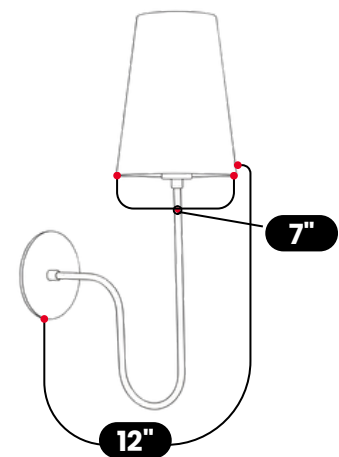

LightCove

BRASS WALL SCONCE LINEN SHADE

Antique Brass

MATERIAL	Pure Brass / Premium Linen Shade
FINISH SHOWN	Antique Brass
HEIGHT	20" (50.8cm)
WIDTH	7" (17.8cm)
DEPTH	12" (30.5cm)
BLACKPLATE DIAMETER	5" (12.7cm)
BULB TYPE	1x E26 (US) / E27 (EU)
VOLTAGE	110-120V / 220-230V
MAX WATTAGE	50W (LED / Halogen)
DIMMABLE	With Dimmable Bulbs
BULB INCLUDED	No
IP RATING	IP20
LIGHT DIRECTION	Diffused/Ambient
MOUNTING	Hardwired
MOUNT TYPE	Wall Mounted