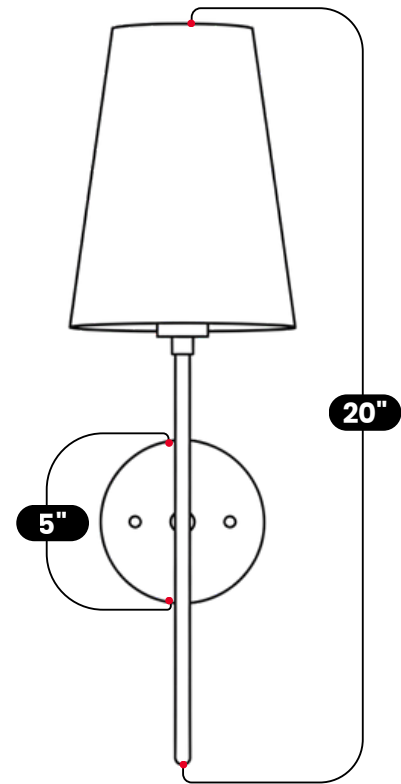

LightCove

BRASS WALL SCONCE LINEN SHADE

Antique Brass

MATERIAL	Pure Brass / Premium Linen Shade
FINISH SHOWN	Antique Brass
HEIGHT	20" (50.8cm)
WIDTH	7" (17.8cm)
DEPTH	12" (30.5cm)
BLACKPLATE DIAMETER	5" (12.7cm)
BULB TYPE	1x E26 (US) / E27 (EU)
VOLTAGE	110-120V / 220-230V
MAX WATTAGE	50W (LED / Halogen)
DIMMABLE	With Dimmable Bulbs
BULB INCLUDED	No
IP RATING	IP20
LIGHT DIRECTION	Diffused/Ambient
MOUNTING	Hardwired
MOUNT TYPE	Wall Mounted