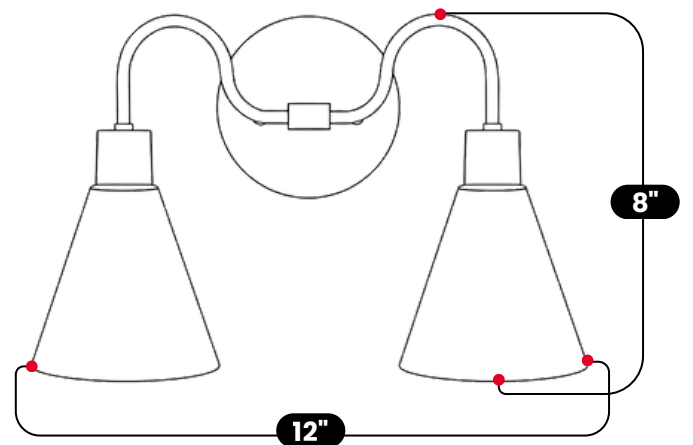

LightCove

CONE VANITY LIGHT – BRASS WALL SCONCE

Raw Brass

MATERIAL	Pure Brass
FINISH SHOWN	Raw Brass
HEIGHT	8" (20.32cm)
WIDTH	12" (30.48cm)
DEPTH	5.5" (13.97cm)
DIAMETER	5" (12,7cm)
BULB TYPE	E12 (US) / E14 (EU)
VOLTAGE	110-120V / 220-230V
MAX WATTAGE	50W (LED / Halogen)
DIMMABLE	With Dimmable Bulb
BULB INCLUDED	No
IP RATING	IP20
LIGHT DIRECTION	Downlight
MOUNTING	Hardwired
MOUNT TYPE	Wall Mounted