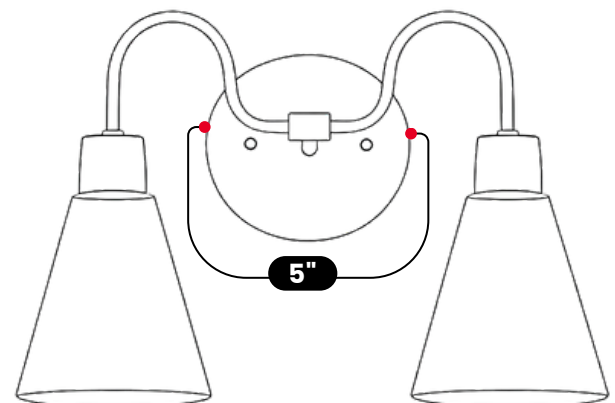

LightCove

CONE VANITY LIGHT – BRASS WALL SCONCE

Raw Brass

MATERIAL	Pure Brass
FINISH SHOWN	Raw Brass
HEIGHT	8" (20.32cm)
WIDTH	12" (30.48cm)
DEPTH	5.5" (13.97cm)
DIAMETER	5" (12,7cm)
BULB TYPE	E12 (US) / E14 (EU)
VOLTAGE	110-120V / 220-230V
MAX WATTAGE	50W (LED / Halogen)
DIMMABLE	With Dimmable Bulb
BULB INCLUDED	No
IP RATING	IP20
LIGHT DIRECTION	Downlight
MOUNTING	Hardwired
MOUNT TYPE	Wall Mounted