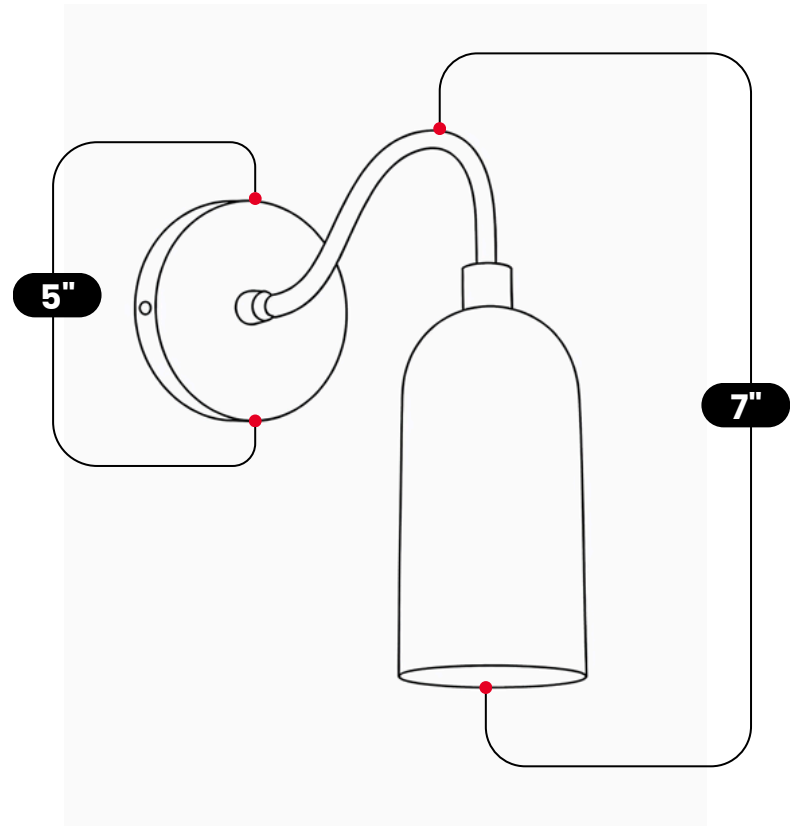

LightCove

CURVED ALABASTER MARBLE WALL LAMP

Raw Brass

MATERIAL	Solid Brass
HEIGHT	7" (17.78cm)
WIDTH	5" (7.72cm)
DEPTH	5" (12.7cm)
BULB TYPE	G9
VOLTAGE	110-120V / 220-230V
MAX WATTAGE	50W (LED / Halogen)
DIMMABLE	With Dimmable G9 Bulbs
BULB INCLUDED	No
IP RATING	IP20
LIGHT DIRECTION	Downward
MOUNTING	Hardwired
MOUNT TYPE	Wall Mounted