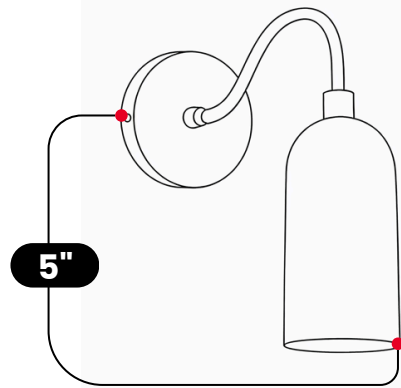

LightCove

CURVED ALABASTER MARBLE WALL LAMP

Raw Brass

MATERIAL	Solid Brass
HEIGHT	7" (17.78cm)
WIDTH	5" (7.72cm)
DEPTH	5" (12.7cm)
BULB TYPE	G9
VOLTAGE	110-120V / 220-230V
MAX WATTAGE	50W (LED / Halogen)
DIMMABLE	With Dimmable G9 Bulbs
BULB INCLUDED	No
IP RATING	IP20
LIGHT DIRECTION	Downward
MOUNTING	Hardwired
MOUNT TYPE	Wall Mounted