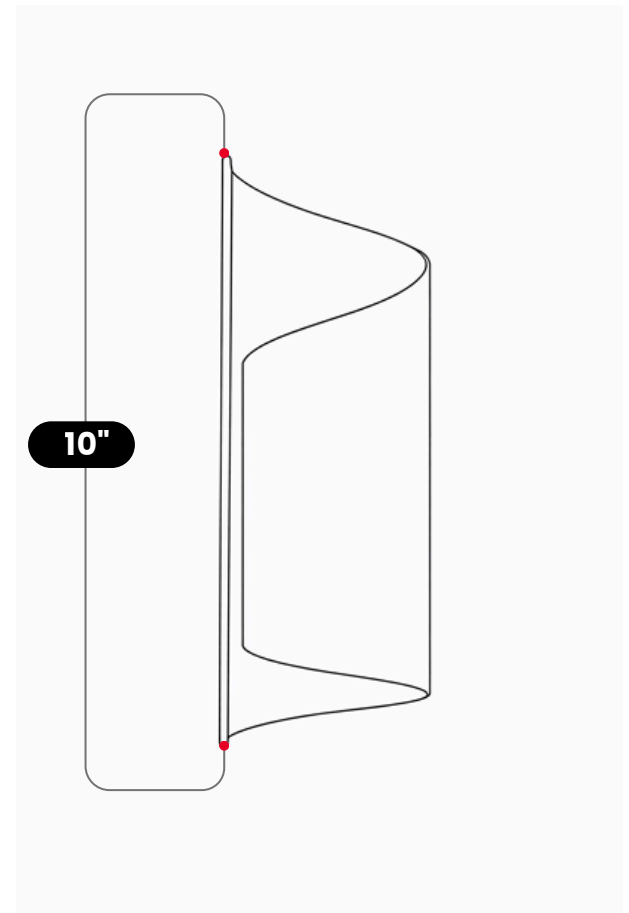

## CURVED ARC BRASS WALL SCONCE

Antique Brass

MATERIAL	Pure Brass
FINISH SHOWN	Antique Brass
HEIGHT	10" (25.4cm)
WIDTH	4" (10.6cm)
DEPTH	5" (12.7cm)
BLACKPLATE	5" (12.7cm)
BULB TYPE	E12 (US) / E14 (EU)
VOLTAGE	110-120V / 220-230V
MAX WATTAGE	50W (LED / Halogen)
DIMMABLE	With Dimmable Bulbs
BULB INCLUDED	No
IP RATING	IP20
LIGHT DIRECTION	Up & Down Glow
MOUNTING	Hardwired
MOUNT TYPE	Wall Mounted