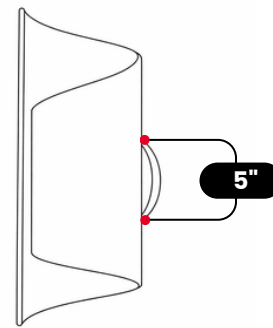

## CURVED ARC BRASS WALL SCONCE

Antique Brass

MATERIAL	Pure Brass
FINISH SHOWN	Antique Brass
HEIGHT	10" (25.4cm)
WIDTH	4" (10.6cm)
DEPTH	5" (12.7cm)
BLACKPLATE	5" (12.7cm)
BULB TYPE	E12 (US) / E14 (EU)
VOLTAGE	110-120V / 220-230V
MAX WATTAGE	50W (LED / Halogen)
DIMMABLE	With Dimmable Bulbs
BULB INCLUDED	No
IP RATING	IP20
LIGHT DIRECTION	Up & Down Glow
MOUNTING	Hardwired
MOUNT TYPE	Wall Mounted