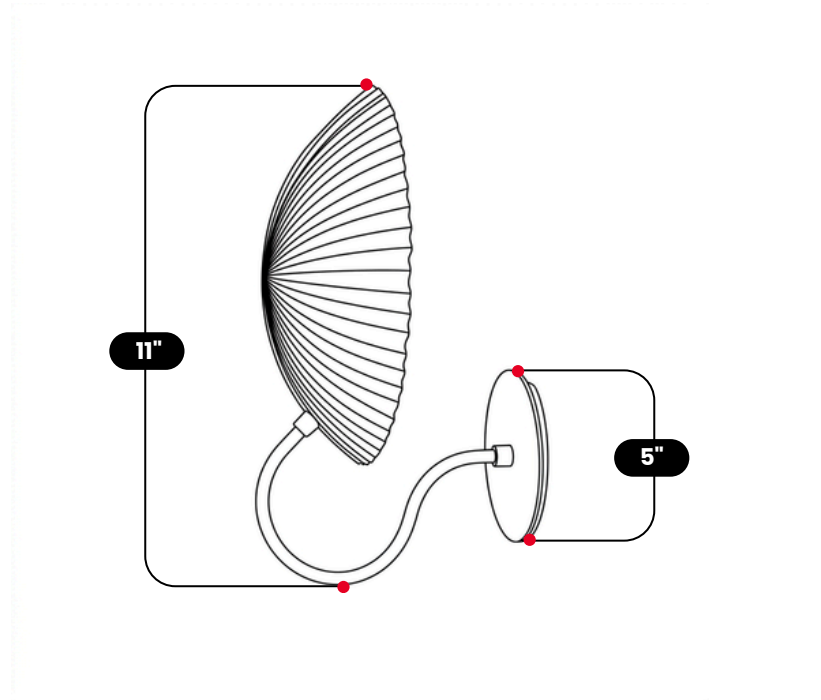

LightCove

CURVED ARM DOME BRASS WALL SCONCE

Antique Brass

MATERIAL	Pure Brass
FINISH SHOWN	Antique Brass
HEIGHT	11"(27.94cm)
WIDTH	10"(25.4cm)
DEPTH	9"(22.86cm)
BACKPLATE DIAMETER	5" (12.7cm)
BULB TYPE	E12 (US) / E14 (EU)
VOLTAGE	110-120V / 220-230V
MAX WATTAGE	50W (LED / Halogen)
DIMMABLE	With Dimmable Bulbs
BULB INCLUDED	No
IP RATING	IP20
LIGHT DIRECTION	Ambient / Indirect
MOUNTING	Hardwired
MOUNT TYPE	Wall Mounted