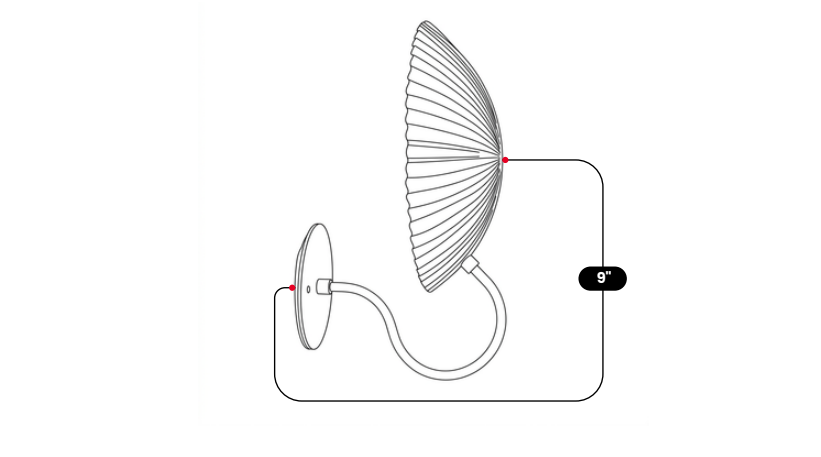

LightCove

CURVED ARM DOME BRASS WALL SCONCE

Antique Brass

MATERIAL	Pure Brass
FINISH SHOWN	Antique Brass
HEIGHT	11"(27.94cm)
WIDTH	10"(25.4cm)
DEPTH	9"(22.86cm)
BACKPLATE DIAMETER	5" (12.7cm)
BULB TYPE	E12 (US) / E14 (EU)
VOLTAGE	110-120V / 220-230V
MAX WATTAGE	50W (LED / Halogen)
DIMMABLE	With Dimmable Bulbs
BULB INCLUDED	No
IP RATING	IP20
LIGHT DIRECTION	Ambient / Indirect
MOUNTING	Hardwired
MOUNT TYPE	Wall Mounted