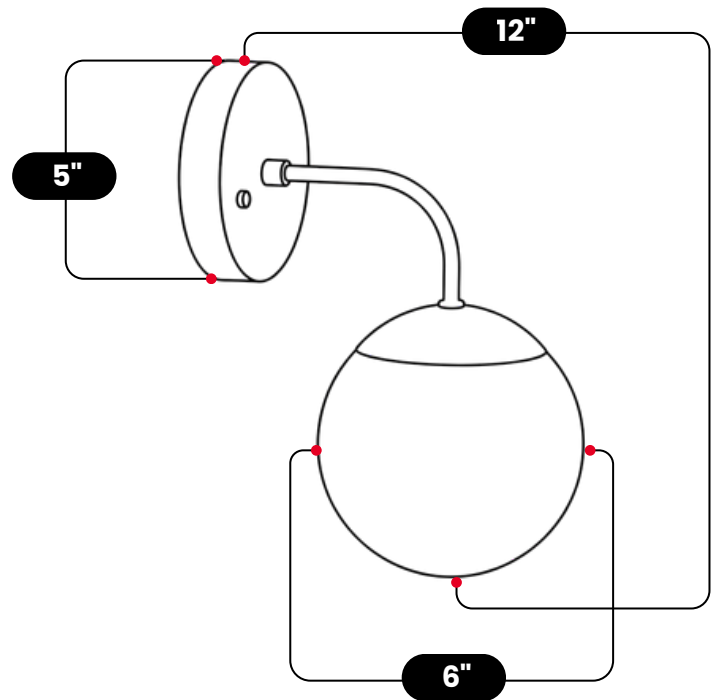

LightCove

CURVED ARM MODERN GLASS GLOBE WALL LAMP

Raw Brass

MATERIAL	Pure Brass / Premium Glass
FINISH SHOWN	Raw Brass
HEIGHT	12" (30.48cm)
WIDTH	6" (15.24cm)
DEPTH	9" (22.86cm)
BACKPLATE DIAMETER	5" (12.7cm)
BULB TYPE	E12 (US) / E14 (EU)
VOLTAGE	110-120V / 220-230V
MAX WATTAGE	50W (LED / Halogen)
DIMMABLE	With Dimmable Bulbs
BULB INCLUDED	No
IP RATING	IP20
LIGHT DIRECTION	Diffused / Ambient
MOUNTING	Hardwired
MOUNT TYPE	Wall Mounted