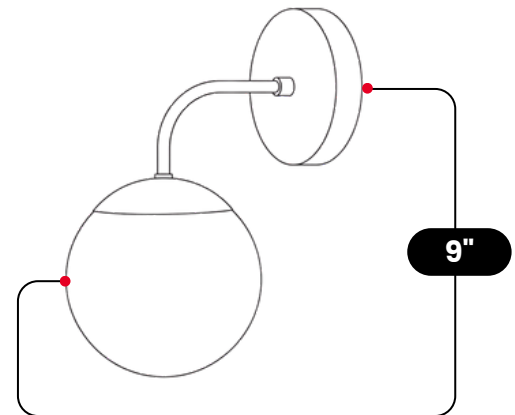

LightCove

CURVED ARM MODERN GLASS GLOBE WALL LAMP

Raw Brass

MATERIAL	Pure Brass / Premium Glass
FINISH SHOWN	Raw Brass
HEIGHT	12" (30.48cm)
WIDTH	6" (15.24cm)
DEPTH	9" (22.86cm)
BACKPLATE DIAMETER	5" (12.7cm)
BULB TYPE	E12 (US) / E14 (EU)
VOLTAGE	110-120V / 220-230V
MAX WATTAGE	50W (LED / Halogen)
DIMMABLE	With Dimmable Bulbs
BULB INCLUDED	No
IP RATING	IP20
LIGHT DIRECTION	Diffused / Ambient
MOUNTING	Hardwired
MOUNT TYPE	Wall Mounted