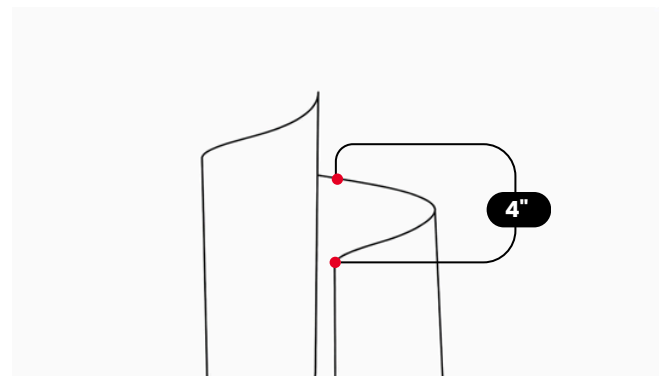

LightCove

CURVED CIRCLE WALL LAMP

Raw Brass

MATERIAL	Pure Brass
MOUNT TYPE	Wall Mounted
HEIGHT	12" (30,48cm)
WIDTH	4" (10,16cm)
DEPTH	5" (12,7cm)
RECOMMENDED BULB	7-15W
BULB TYPE	E12 (US) / (E14 EU)
VOLTAGE	110-120V / 220-230V
MAX WATTAGE	50W (LED / Halogen)
DIMMABLE	With Dimmable Bulbs
BULB INCLUDED	No
IP RATING	IP20
LIGHT DIRECTION	Uplight/Downlight
MOUNTING	Hardwired