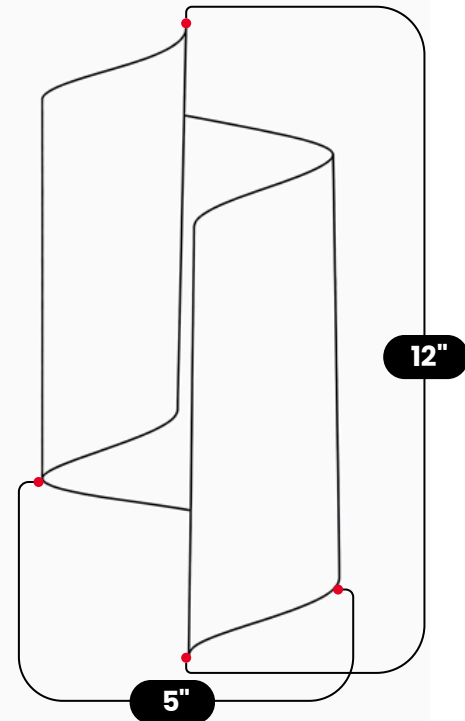

LightCove

CURVED CIRCLE WALL LAMP

Raw Brass

MATERIAL	Pure Brass
MOUNT TYPE	Wall Mounted
HEIGHT	12" (30,48cm)
WIDTH	4" (10,16cm)
DEPTH	5" (12,7cm)
RECOMMENDED BULB	7-15W
BULB TYPE	E12 (US) / (E14 EU)
VOLTAGE	110-120V / 220-230V
MAX WATTAGE	50W (LED / Halogen)
DIMMABLE	With Dimmable Bulbs
BULB INCLUDED	No
IP RATING	IP20
LIGHT DIRECTION	Uplight/Downlight
MOUNTING	Hardwired