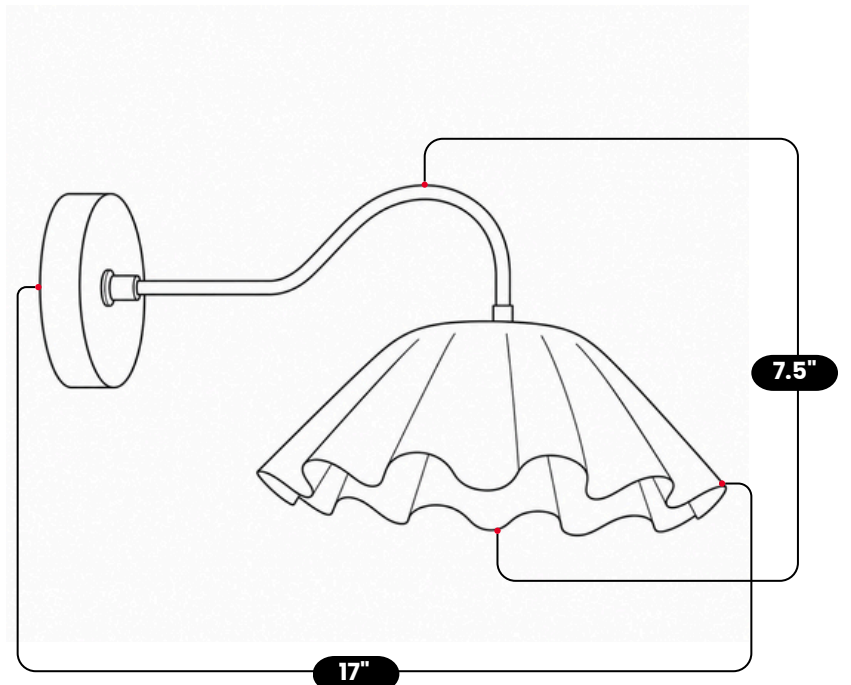

LightCove

CURVED FLOWER SHAPED WALL SCONCE

Antique Brass

MATERIAL	Pure Brass
FINISH SHOWN	Antique Brass
HEIGHT	7.5"(19.05cm)
WIDTH	12"(30.48cm)
DEPTH	17"(43.18cm)
BULB TYPE	E12(US) / E14(EU)
VOLTAGE	110-120V / 220-230V
MAX WATTAGE	50W (LED / Halogen)
DIMMABLE	With Dimmable Bulbs
BULB INCLUDED	No
IP RATING	IP20
LIGHT DIRECTION	Downward
MOUNTING	Hardwired
MOUNT TYPE	Wall Mounted