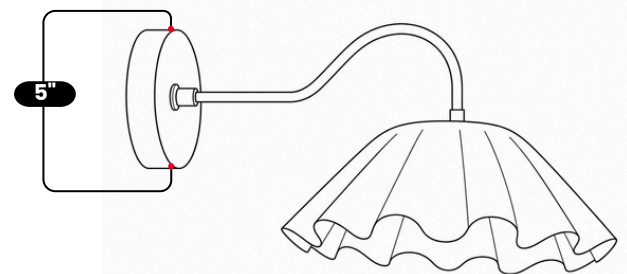

LightCove

CURVED FLOWER SHAPED WALL SCONCE

Antique Brass

MATERIAL	Pure Brass
FINISH SHOWN	Antique Brass
HEIGHT	7.5"(19.05cm)
WIDTH	12"(30.48cm)
DEPTH	17"(43.18cm)
BULB TYPE	E12(US) / E14(EU)
VOLTAGE	110-120V / 220-230V
MAX WATTAGE	50W (LED / Halogen)
DIMMABLE	With Dimmable Bulbs
BULB INCLUDED	No
IP RATING	IP20
LIGHT DIRECTION	Downward
MOUNTING	Hardwired
MOUNT TYPE	Wall Mounted