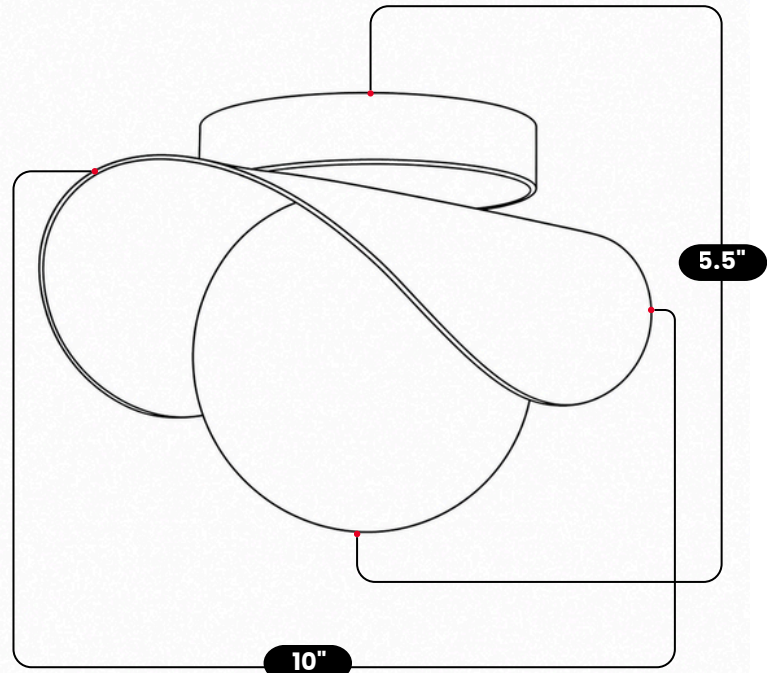

LightCove

CURVED SHADE FLUSH MOUNT

Raw Brass

MATERIAL	Pure Brass
FINISH SHOWN	Raw Brass
HEIGHT	5.5"(13.97cm)
WIDTH	10"(25.4cm)
DEPTH	5.5"(13.97cm)
BULB TYPE	G9
VOLTAGE	110-120V / 220-230V
MAX WATTAGE	50W (LED / Halogen)
DIMMABLE	With Dimmable Bulbs
BULB INCLUDED	No
IP RATING	IP20
LIGHT DIRECTION	Downward
MOUNTING	Hardwired
MOUNT TYPE	Flush Mounted