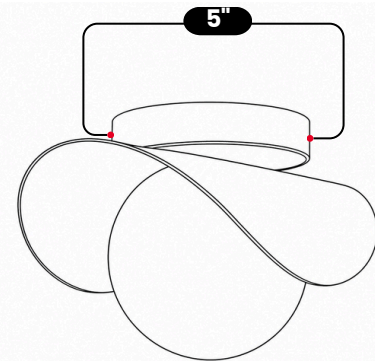

LightCove

CURVED SHADE FLUSH MOUNT

Raw Brass

MATERIAL	Pure Brass
FINISH SHOWN	Raw Brass
HEIGHT	5.5"(13.97cm)
WIDTH	10"(25.4cm)
DEPTH	5.5"(13.97cm)
BULB TYPE	G9
VOLTAGE	110-120V / 220-230V
MAX WATTAGE	50W (LED / Halogen)
DIMMABLE	With Dimmable Bulbs
BULB INCLUDED	No
IP RATING	IP20
LIGHT DIRECTION	Downward
MOUNTING	Hardwired
MOUNT TYPE	Flush Mounted