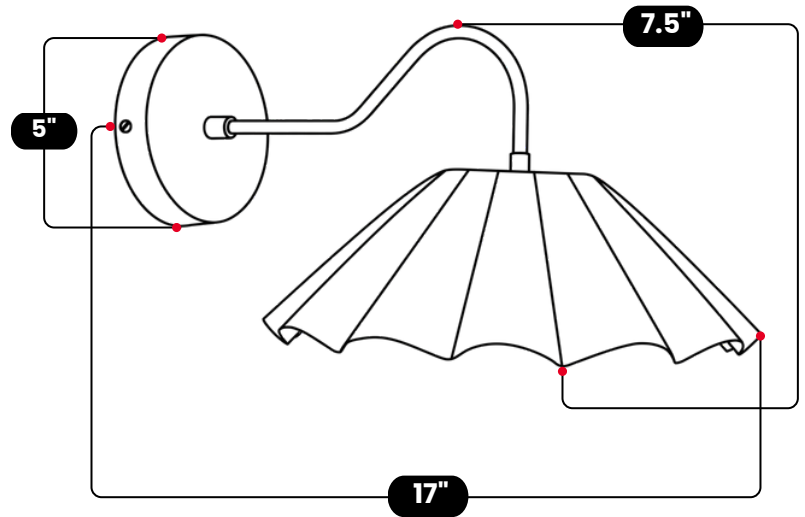

## CURVED SPIKE MODERN WALL SCONCE

Raw Brass

MATERIAL	Pure Brass
FINISH SHOWN	Raw Brass
HEIGHT	7.5"(19.05cm)
WIDTH	12"(30.48cm)
DEPTH	17"(43.18cm)
BACKPLATE DIAMETER	5"(12.7cm)
BULB TYPE	E12 (US) / E14 (EU)
VOLTAGE	110-120V / 220-230V
RECOMMENDED BULB	7-15W LED or Halogen
DIMMABLE	With Dimmable Bulbs
BULB INCLUDED	No
IP RATING	IP20
LIGHT DIRECTION	Downlight
MOUNTING	Hardwired
MOUNT TYPE	Wall Mounted