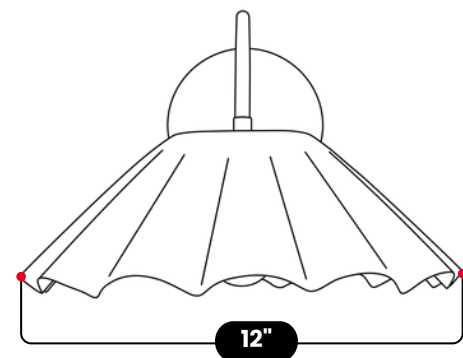

## CURVED SPIKE MODERN WALL SCONCE

Raw Brass

MATERIAL	Pure Brass
FINISH SHOWN	Raw Brass
HEIGHT	7.5"(19.05cm)
WIDTH	12"(30.48cm)
DEPTH	17"(43.18cm)
BACKPLATE DIAMETER	5"(12.7cm)
BULB TYPE	E12 (US) / E14 (EU)
VOLTAGE	110-120V / 220-230V
RECOMMENDED BULB	7-15W LED or Halogen
DIMMABLE	With Dimmable Bulbs
BULB INCLUDED	No
IP RATING	IP20
LIGHT DIRECTION	Downlight
MOUNTING	Hardwired
MOUNT TYPE	Wall Mounted