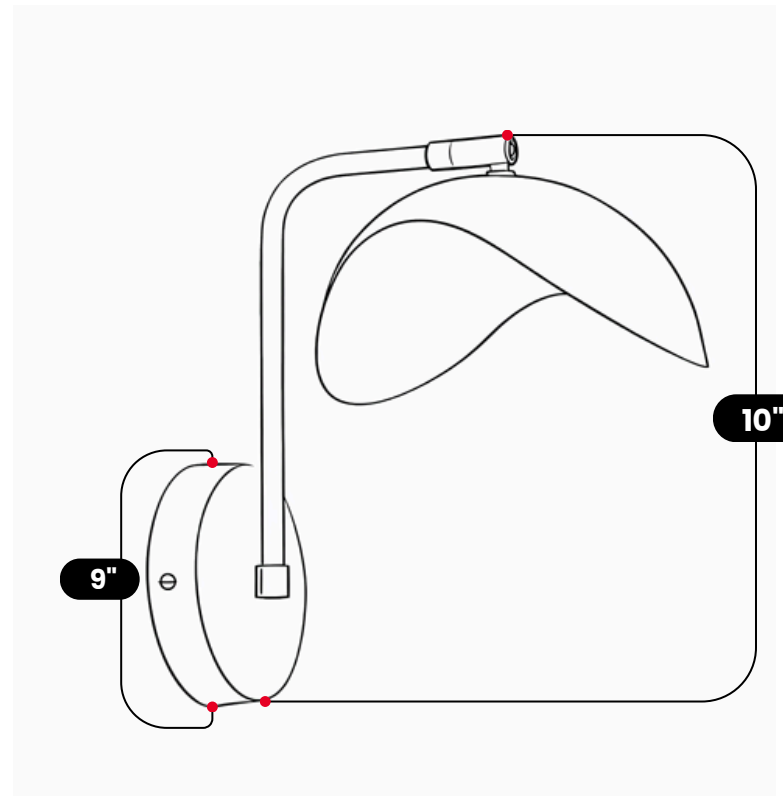

## CURVED WALL LAMP - MID CENTURY BRASS SCONCE

Raw Brass

MATERIAL	Pure Brass
MOUNT TYPE	Wall Mounted
HEIGHT	10" (25.4 cm)
WIDTH	11.5" (29.25 cm)
DEPTH	9" (22.86 cm)
GLASS TUBE DIAMETER	1.3" (3,3 cm)
BLACKPLATE DIAMETER	5" (12,7 cm)
BULB TYPE	E12 (US) / E14 (EU)
VOLTAGE	110-120V / 220-230V
MAX WATTAGE	50W
DIMMABLE	With Dimmable Dimmer
BULB INCLUDED	No
IP RATING	IP20
LIGHT DIRECTION	Downward
MOUNTING	Hardwired