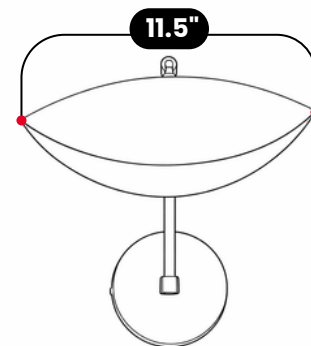

## CURVED WALL LAMP - MID CENTURY BRASS SCONCE

Raw Brass

MATERIAL	Pure Brass
MOUNT TYPE	Wall Mounted
HEIGHT	10" (25.4 cm)
WIDTH	11.5" (29.25 cm)
DEPTH	9" (22.86 cm)
GLASS TUBE DIAMETER	1.3" (3,3 cm)
BLACKPLATE DIAMETER	5" (12,7 cm)
BULB TYPE	E12 (US) / E14 (EU)
VOLTAGE	110-120V / 220-230V
MAX WATTAGE	50W
DIMMABLE	With Dimmable Dimmer
BULB INCLUDED	No
IP RATING	IP20
LIGHT DIRECTION	Downward
MOUNTING	Hardwired