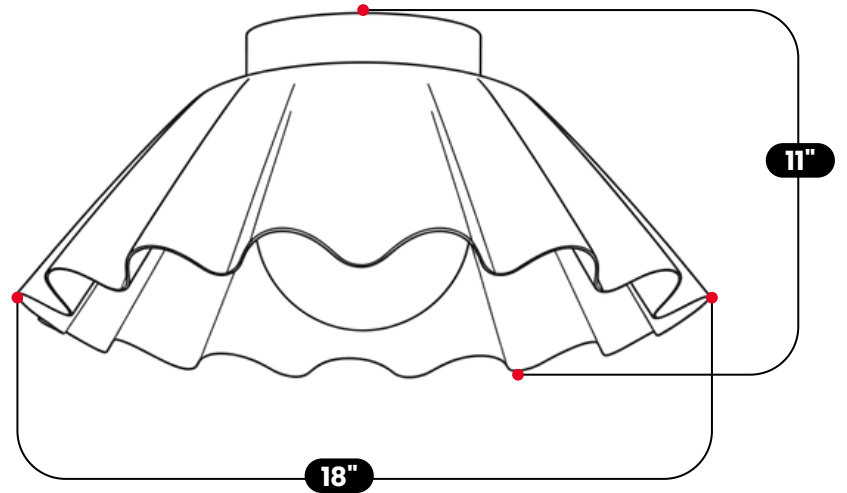

LightCove

BRASS GLOBE FLUSH MOUNT

Antique Brass

MATERIAL	Pure Brass
FINISH SHOWN	Antique Brass
HEIGHT	11" (27.9cm)
WIDTH	18" (45.7cm)
DEPTH	18" (45.7cm)
BACKPLATE DIAMETER	5" (12.7cm)
BULB TYPE	1x G9 Candelabra
VOLTAGE	110-120V / 220-230V
MAX WATTAGE	50W (LED / Halogen)
DIMMABLE	With Dimmable Bulbs
BULB INCLUDED	No
IP RATING	IP20
LIGHT DIRECTION	Multi Directional / Ambient
MOUNTING	Hardwired
MOUNT TYPE	Flush Mounted