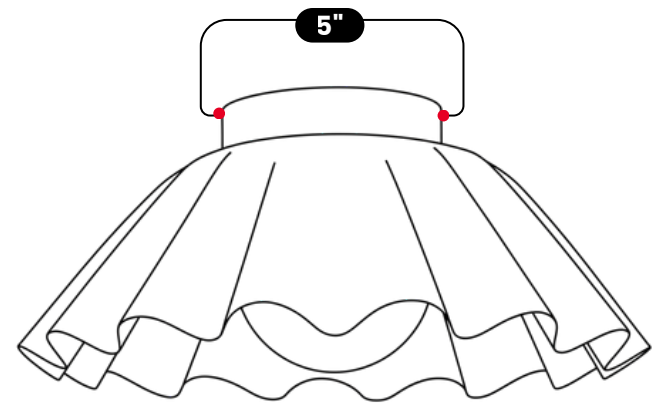

LightCove

BRASS GLOBE FLUSH MOUNT

Antique Brass

MATERIAL	Pure Brass
FINISH SHOWN	Antique Brass
HEIGHT	11" (27.9cm)
WIDTH	18" (45.7cm)
DEPTH	18" (45.7cm)
BACKPLATE DIAMETER	5" (12.7cm)
BULB TYPE	1x G9 Candelabra
VOLTAGE	110-120V / 220-230V
MAX WATTAGE	50W (LED / Halogen)
DIMMABLE	With Dimmable Bulbs
BULB INCLUDED	No
IP RATING	IP20
LIGHT DIRECTION	Multi Directional / Ambient
MOUNTING	Hardwired
MOUNT TYPE	Flush Mounted