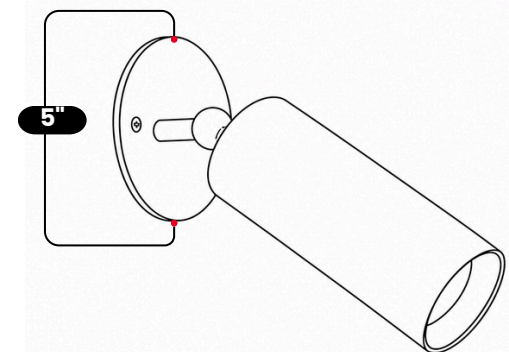

## CYLINDER BRASS WALL SCONCE

Raw Brass & Matt Black Shade

MATERIAL	Pure Brass
FINISH SHOWN	Raw Brass & Matt Black Shade
HEIGHT	7"(17.78cm)
WIDTH	5"(12.7cm)
DEPTH	5"(12.7cm)
BULB TYPE	E12 (US) / E14(EU)
VOLTAGE	110-120V / 220-230V
MAX WATTAGE	50W (LED / Halogen)
DIMMABLE	With Dimmable Bulbs
BULB INCLUDED	No
IP RATING	IP20
LIGHT DIRECTION	Downward
MOUNTING	Hardwired
MOUNT TYPE	Wall Mounted