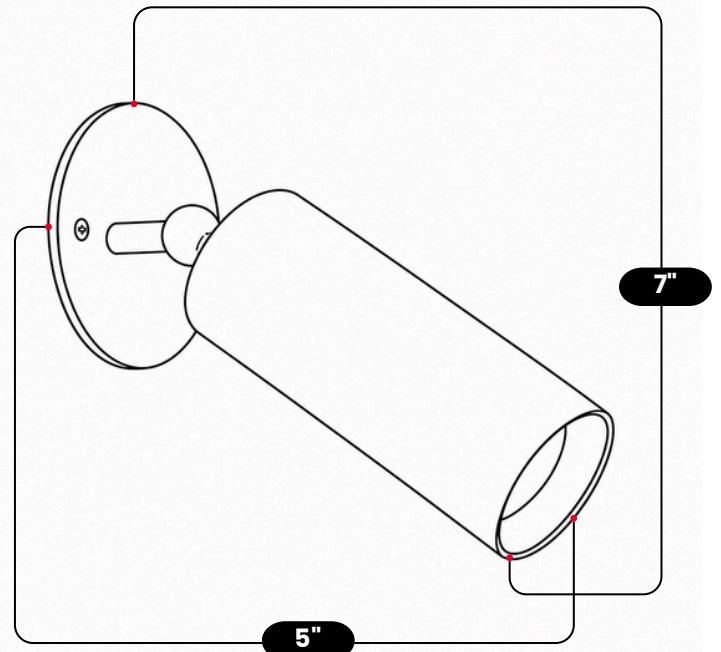

## CYLINDER BRASS WALL SCONCE

Raw Brass & Matt Black Shade

MATERIAL	Pure Brass
FINISH SHOWN	Raw Brass & Matt Black Shade
HEIGHT	7"(17.78cm)
WIDTH	5"(12.7cm)
DEPTH	5"(12.7cm)
BULB TYPE	E12 (US) / E14(EU)
VOLTAGE	110-120V / 220-230V
MAX WATTAGE	50W (LED / Halogen)
DIMMABLE	With Dimmable Bulbs
BULB INCLUDED	No
IP RATING	IP20
LIGHT DIRECTION	Downward
MOUNTING	Hardwired
MOUNT TYPE	Wall Mounted