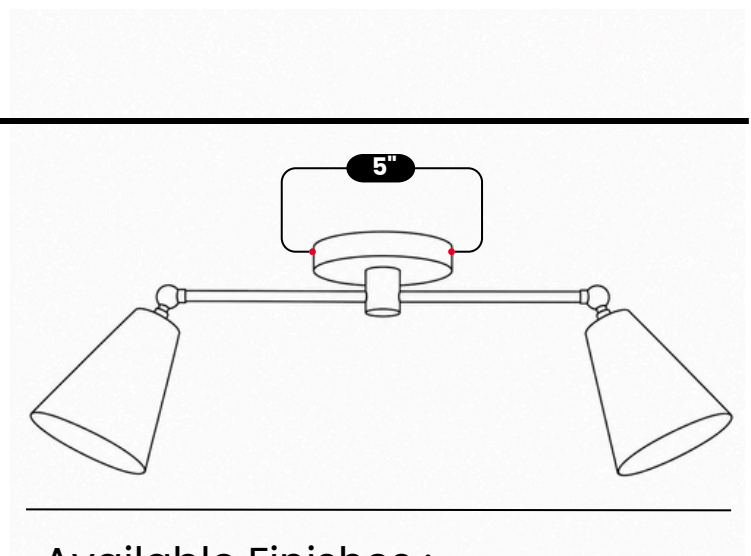

LightCove

DOUBLE BRASS CONE SHADE FLUSH MOUNT

Antique Brass

MATERIAL	Pure Brass
FINISH SHOWN	Antique Brass
HEIGHT	7" (17.78cm)
WIDTH	21.5" (54.61cm)
DEPTH	5" (12.7cm)
BULB TYPE	E12(US) / E14(EU)
VOLTAGE	110-120V / 220-230V
MAX WATTAGE	50W (LED / Halogen)
DIMMABLE	With Dimmable Bulbs
BULB INCLUDED	No
IP RATING	IP20
LIGHT DIRECTION	Downward
MOUNTING	Hardwired
MOUNT TYPE	Flush Mounted