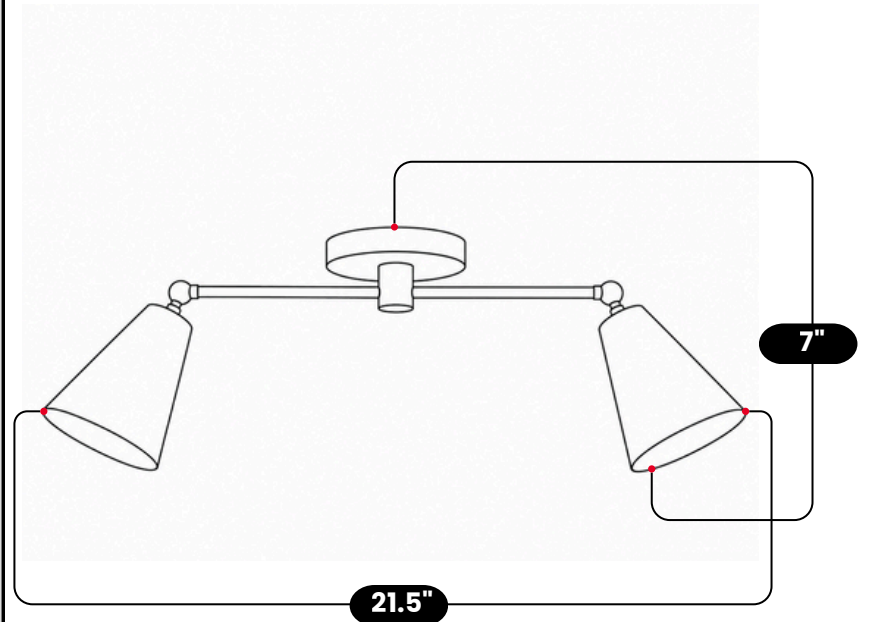

LightCove

DOUBLE BRASS CONE SHADE FLUSH MOUNT

Antique Brass

MATERIAL	Pure Brass
FINISH SHOWN	Antique Brass
HEIGHT	7" (17.78cm)
WIDTH	21.5" (54.61cm)
DEPTH	5" (12.7cm)
BULB TYPE	E12(US) / E14(EU)
VOLTAGE	110-120V / 220-230V
MAX WATTAGE	50W (LED / Halogen)
DIMMABLE	With Dimmable Bulbs
BULB INCLUDED	No
IP RATING	IP20
LIGHT DIRECTION	Downward
MOUNTING	Hardwired
MOUNT TYPE	Flush Mounted