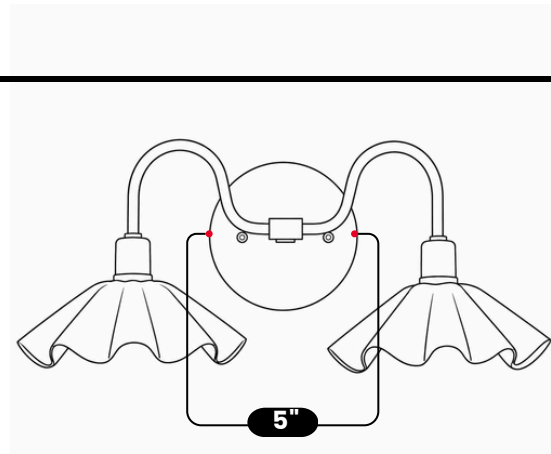

## DOUBLE FLOWER VANITY WALL SCONCE

Antique Brass

MATERIAL	Pure Brass
FINISH SHOWN	Antique Brass
HEIGHT	7.5"(19.05cm)
WIDTH	16"(40.64cm)
DEPTH	8"(20.32cm)
BULB TYPE	E12(US) / E14(EU)
VOLTAGE	110-120V / 220-230V
MAX WATTAGE	50W (LED / Halogen)
DIMMABLE	With Dimmable Bulbs
BULB INCLUDED	No
IP RATING	IP20
LIGHT DIRECTION	Downward
MOUNTING	Hardwired
MOUNT TYPE	Wall Mounted