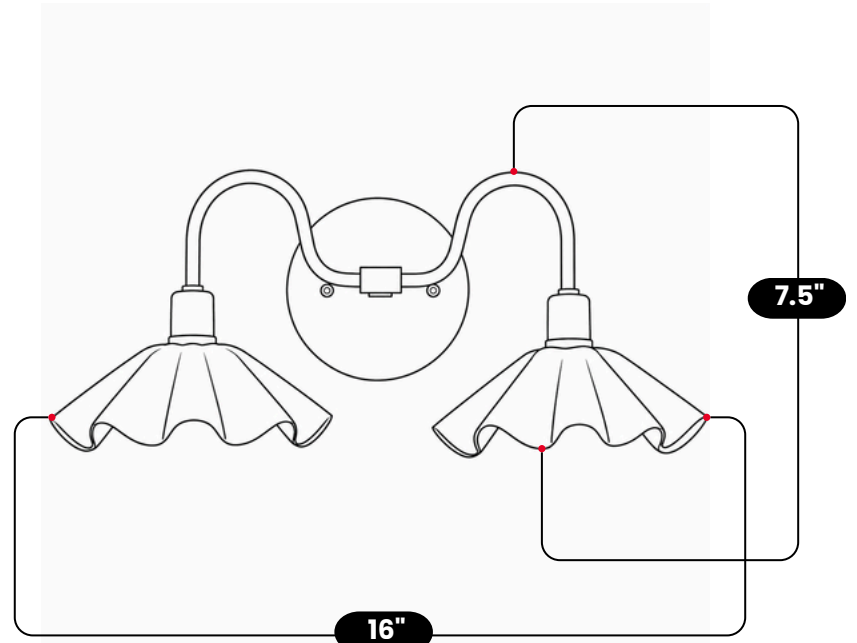

## DOUBLE FLOWER VANITY WALL SCONCE

Antique Brass

MATERIAL	Pure Brass
FINISH SHOWN	Antique Brass
HEIGHT	7.5"(19.05cm)
WIDTH	16"(40.64cm)
DEPTH	8"(20.32cm)
BULB TYPE	E12(US) / E14(EU)
VOLTAGE	110-120V / 220-230V
MAX WATTAGE	50W (LED / Halogen)
DIMMABLE	With Dimmable Bulbs
BULB INCLUDED	No
IP RATING	IP20
LIGHT DIRECTION	Downward
MOUNTING	Hardwired
MOUNT TYPE	Wall Mounted