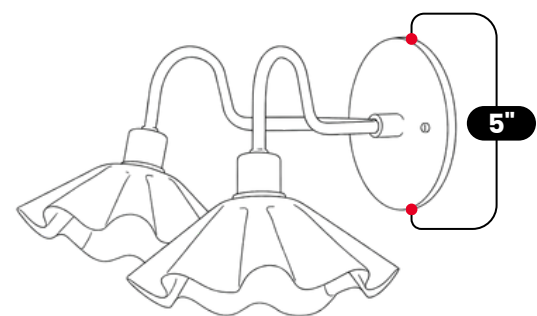

LightCove

DOUBLE BRASS FLOWER VANITY LIGHT SCONCE

Raw Brass

MATERIAL	Pure Brass
FINISH SHOWN	Raw Brass
HEIGHT	7.5" (19.05cm)
WIDTH	16" (40.64cm)
DEPTH	8" (20.32cm)
BULB TYPE	E12 (US) / E14 (EU)
VOLTAGE	110-120V / 220-230V
MAX WATTAGE	50W (LED / Halogen)
DIMMABLE	With Dimmable Bulb
BULB INCLUDED	No
IP RATING	IP20
LIGHT DIRECTION	Downward / Outward
MOUNTING	Hardwired
MOUNT TYPE	Wall Mounted

Available Finishes :

- Polished Brass
- Brushed Brass
- Brushed Chrome
- Polished Chrome
- Matt Black
- Antique Black
- Antique Brass
- Raw Brass
- Blackened Brass

Product Notes :

1) Bulbs are not included. 2) Each LightCove fixture is handcrafted, making every piece unique. 3) Custom finishes and sizes available upon request. 4) All items are made to order, standard production time applies. 5) Visit [LightCove](https://www.lightcove.com) product care and warranty information