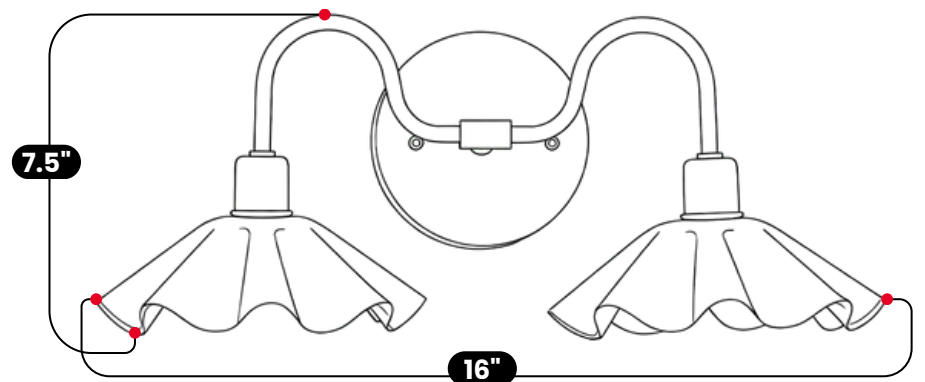

LightCove

DOUBLE BRASS FLOWER VANITY LIGHT SCONCE

Raw Brass

MATERIAL	Pure Brass
FINISH SHOWN	Raw Brass
HEIGHT	7.5" (19.05cm)
WIDTH	16" (40.64cm)
DEPTH	8" (20.32cm)
BULB TYPE	E12 (US) / E14 (EU)
VOLTAGE	110-120V / 220-230V
MAX WATTAGE	50W (LED / Halogen)
DIMMABLE	With Dimmable Bulb
BULB INCLUDED	No
IP RATING	IP20
LIGHT DIRECTION	Downward / Outward
MOUNTING	Hardwired
MOUNT TYPE	Wall Mounted