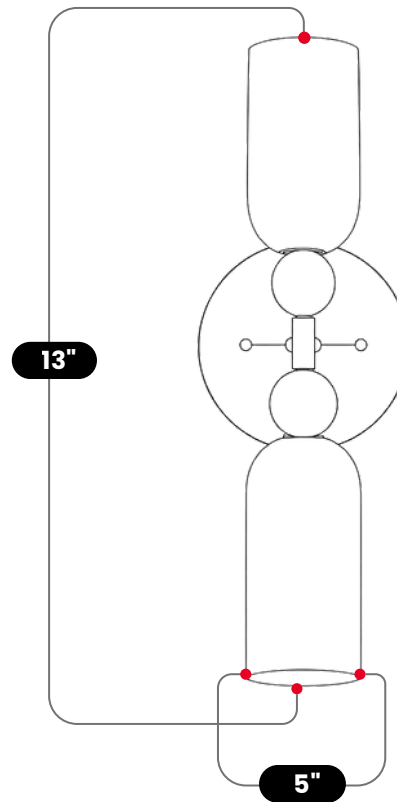

LightCove

DOUBLE MARBLE VERTICAL WALL SCONCE

Antique Brass

MATERIAL	Pure Brass / Natural Alabaster
FINISH SHOWN	Antique Brass
HEIGHT	13" (33.02cm)
WIDTH	5" (12.7cm)
DEPTH	4" (10.16cm)
BLACKPLATE	5" (12.7cm)
BULB TYPE	G9
VOLTAGE	110-120V / 220-230V
MAX WATTAGE	50W (LED / Halogen)
DIMMABLE	With Dimmable Bulbs
BULB INCLUDED	No
IP RATING	IP20
LIGHT DIRECTION	Bi-Directional Light
MOUNTING	Hardwired
MOUNT TYPE	Wall Mounted