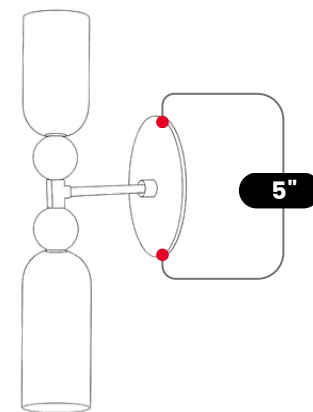

LightCove

DOUBLE MARBLE VERTICAL WALL SCONCE

Antique Brass

MATERIAL	Pure Brass / Natural Alabaster
FINISH SHOWN	Antique Brass
HEIGHT	13" (33.02cm)
WIDTH	5" (12.7cm)
DEPTH	4" (10.16cm)
BLACKPLATE	5" (12.7cm)
BULB TYPE	G9
VOLTAGE	110-120V / 220-230V
MAX WATTAGE	50W (LED / Halogen)
DIMMABLE	With Dimmable Bulbs
BULB INCLUDED	No
IP RATING	IP20
LIGHT DIRECTION	Bi-Directional Light
MOUNTING	Hardwired
MOUNT TYPE	Wall Mounted