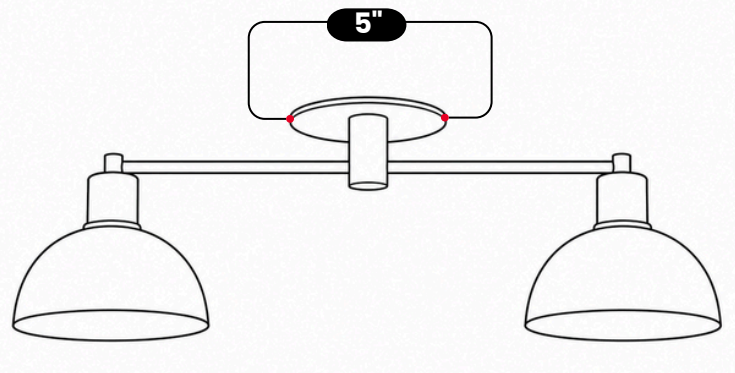

LightCove

DOUBLE BRASS SEMI FLUSH MOUNT

Raw Brass

MATERIAL	Pure Brass
FINISH SHOWN	Raw Brass
HEIGHT	7"(17.78cm)
WIDTH	24"(60.96cm)
DEPTH	6"(15.24cm)
BULB TYPE	E26(US) / E27(EU)
VOLTAGE	110-120V / 220-230V
MAX WATTAGE	50W (LED / Halogen)
DIMMABLE	With Dimmable Bulbs
BULB INCLUDED	No
IP RATING	IP20
LIGHT DIRECTION	Downward
MOUNTING	Hardwired
MOUNT TYPE	Flush Mounted