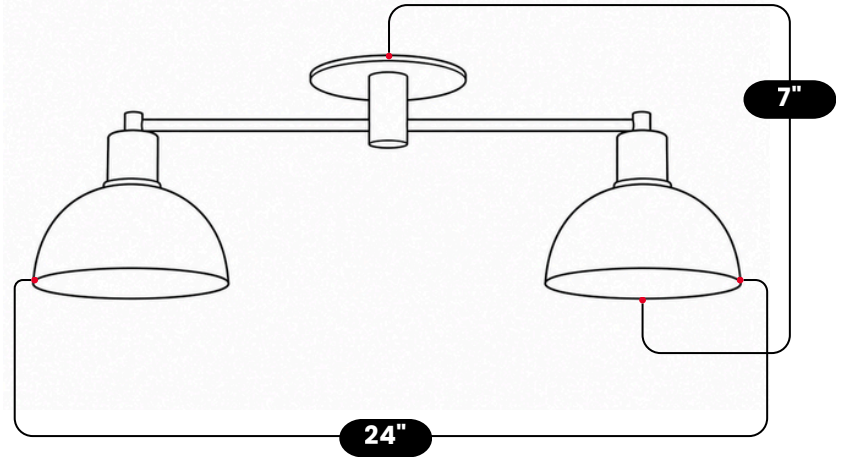

LightCove

DOUBLE BRASS SEMI FLUSH MOUNT

Raw Brass

MATERIAL	Pure Brass
FINISH SHOWN	Raw Brass
HEIGHT	7"(17.78cm)
WIDTH	24"(60.96cm)
DEPTH	6"(15.24cm)
BULB TYPE	E26(US) / E27(EU)
VOLTAGE	110-120V / 220-230V
MAX WATTAGE	50W (LED / Halogen)
DIMMABLE	With Dimmable Bulbs
BULB INCLUDED	No
IP RATING	IP20
LIGHT DIRECTION	Downward
MOUNTING	Hardwired
MOUNT TYPE	Flush Mounted