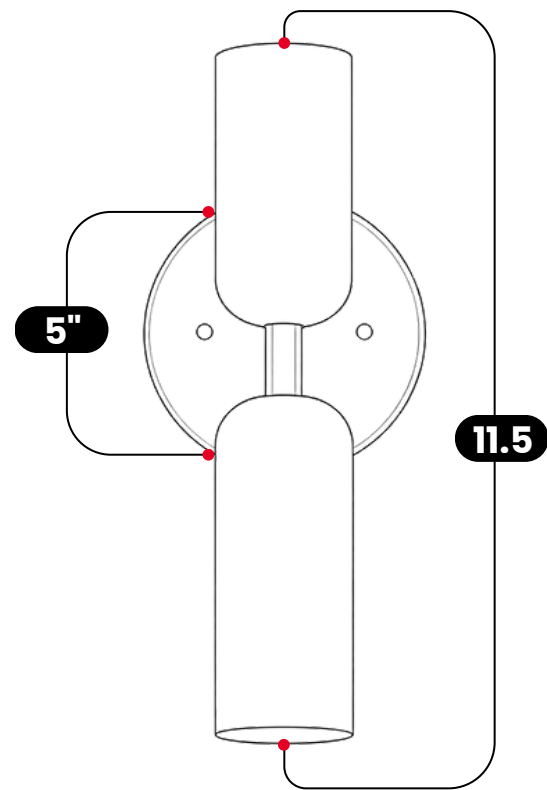

LightCove

DUAL ALABASTER WALL SCONCE

Antique Brass

MATERIAL	Pure Brass
FINISH SHOWN	Antique Brass
HEIGHT	11.5" (29.21cm)
WIDTH	5" (12.7cm)
DEPTH	11" (27.9cm)
BULB TYPE	G9
VOLTAGE	110-120V / 220-230V
MAX WATTAGE	50W (LED / Halogen)
DIMMABLE	With Dimmable Bulb
BULB INCLUDED	No
IP RATING	IP20
LIGHT DIRECTION	Up & Down / Diffused
MOUNTING	Hardwired
MOUNT TYPE	Wall Mounted