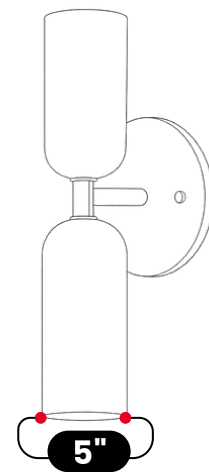

LightCove

DUAL ALABASTER WALL SCONCE

Antique Brass

MATERIAL	Pure Brass
FINISH SHOWN	Antique Brass
HEIGHT	11.5" (29.21cm)
WIDTH	5" (12.7cm)
DEPTH	11" (27.9cm)
BULB TYPE	G9
VOLTAGE	110-120V / 220-230V
MAX WATTAGE	50W (LED / Halogen)
DIMMABLE	With Dimmable Bulb
BULB INCLUDED	No
IP RATING	IP20
LIGHT DIRECTION	Up & Down / Diffused
MOUNTING	Hardwired
MOUNT TYPE	Wall Mounted