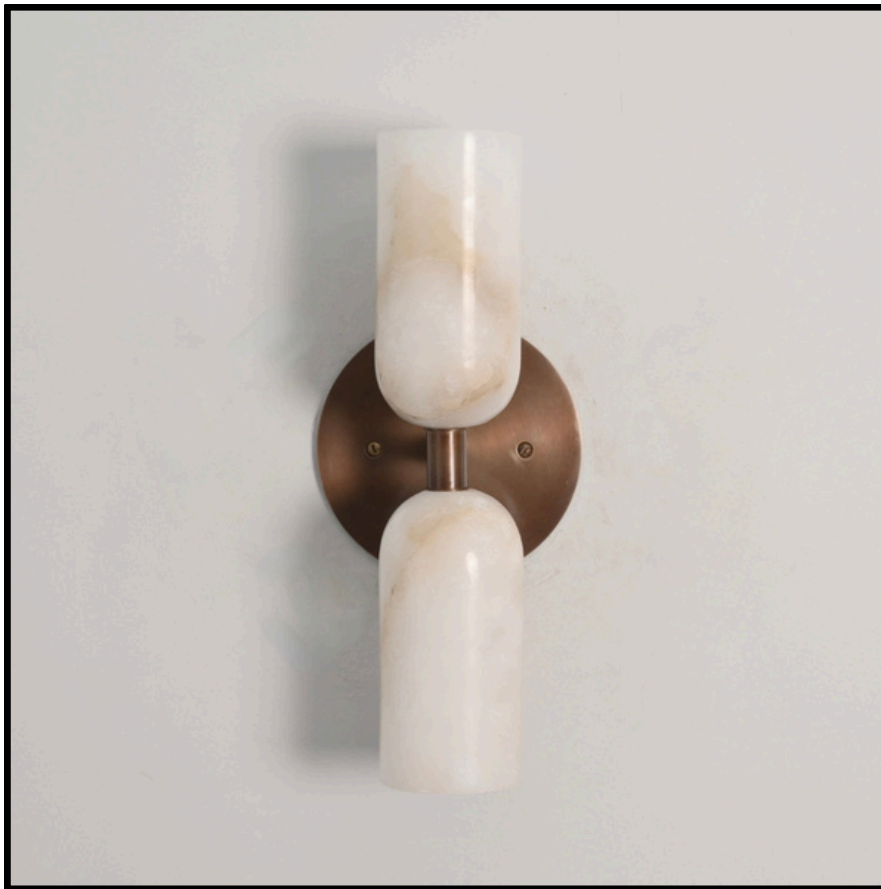

LightCove

DUAL ALABASTER WALL SCONCE

Antique Brass

MATERIAL	Pure Brass
FINISH SHOWN	Antique Brass
HEIGHT	11.5" (29.21cm)
WIDTH	5" (12.7cm)
DEPTH	11" (27.9cm)
BULB TYPE	G9
VOLTAGE	110-120V / 220-230V
MAX WATTAGE	50W (LED / Halogen)
DIMMABLE	With Dimmable Bulb
BULB INCLUDED	No
IP RATING	IP20
LIGHT DIRECTION	Up & Down / Diffused
MOUNTING	Hardwired
MOUNT TYPE	Wall Mounted

Available Finishes :

- Polished Brass
- Brushed Brass
- Brushed Chrome
- Polished Chrome
- Matt Black
- Antique Black
- Antique Brass
- Raw Brass
- Blackened Brass

Product Notes :

1) Bulbs are not included. 2) Each LightCove fixture is handcrafted, making every piece unique. 3) Custom finishes and sizes available upon request. 4) All items are made to order, standard production time applies. 5) Visit [LightCove](https://www.lightcove.com) product care and warranty information