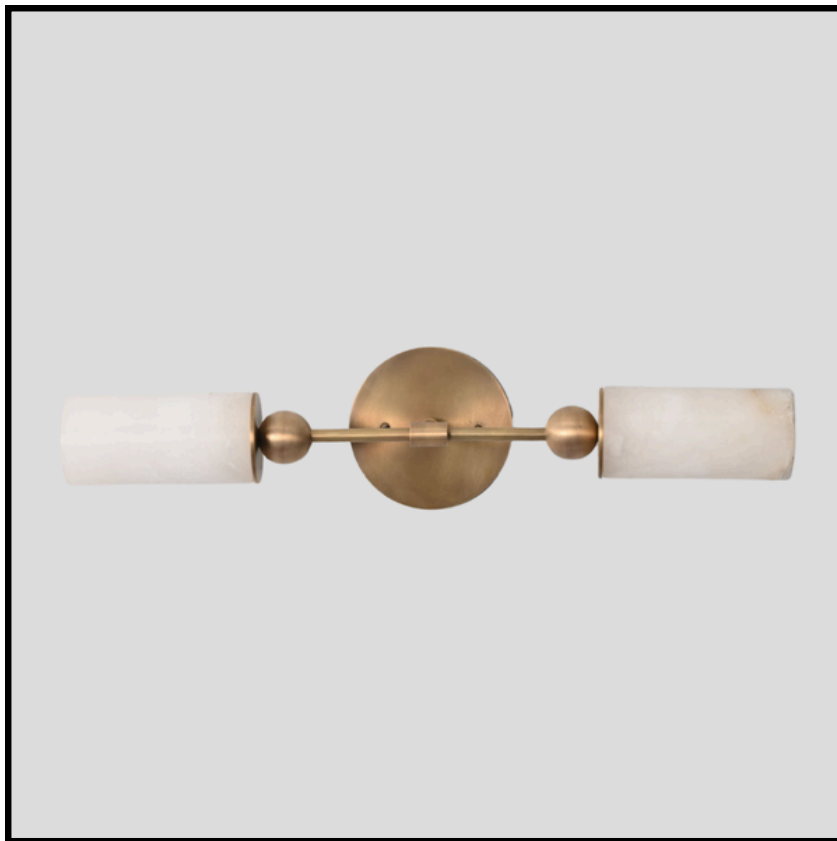

## DOUBLE BRASS ALABASTER WALL SCONCE

Antique Brass

MATERIAL	Pure Brass / Natural Alabaster
FINISH SHOWN	Antique Brass
HEIGHT	5"(12.7cm)
WIDTH	19.5"(49.53cm)
DEPTH	5"(12.7cm)
BULB TYPE	G9
VOLTAGE	110-120V / 220-230V
MAX WATTAGE	50W (LED / Halogen)
DIMMABLE	With Dimmable Bulbs
BULB INCLUDED	No
IP RATING	IP20
LIGHT DIRECTION	Ambient Outward
MOUNTING	Hardwired
MOUNT TYPE	Wall Mounted