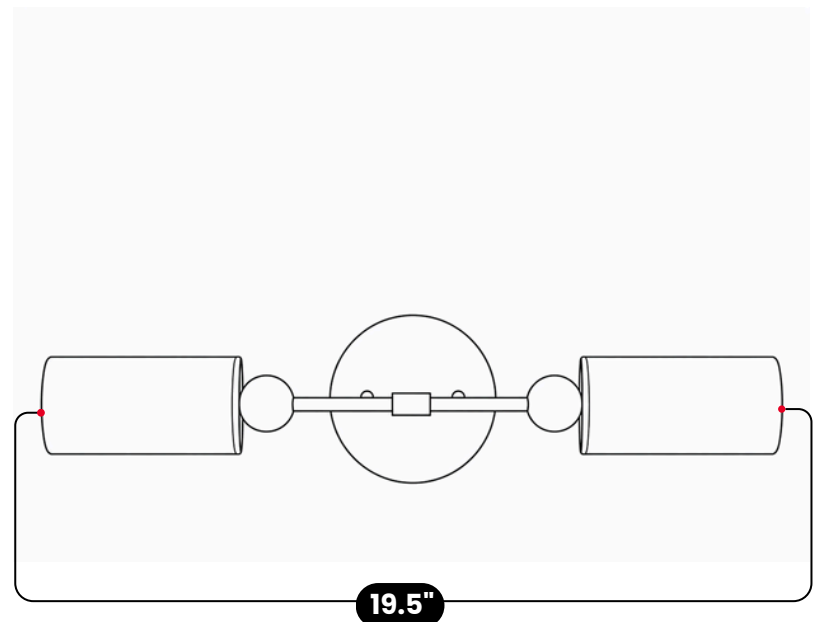

## DOUBLE BRASS ALABASTER WALL SCONCE

Antique Brass

MATERIAL	Pure Brass / Natural Alabaster
FINISH SHOWN	Antique Brass
HEIGHT	5"(12.7cm)
WIDTH	19.5"(49.53cm)
DEPTH	5"(12.7cm)
BULB TYPE	G9
VOLTAGE	110-120V / 220-230V
MAX WATTAGE	50W (LED / Halogen)
DIMMABLE	With Dimmable Bulbs
BULB INCLUDED	No
IP RATING	IP20
LIGHT DIRECTION	Ambient Outward
MOUNTING	Hardwired
MOUNT TYPE	Wall Mounted