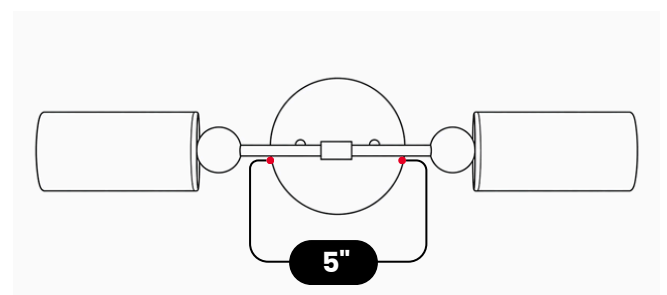

## DOUBLE BRASS ALABASTER WALL SCONCE

Antique Brass

MATERIAL	Pure Brass / Natural Alabaster
FINISH SHOWN	Antique Brass
HEIGHT	5"(12.7cm)
WIDTH	19.5"(49.53cm)
DEPTH	5"(12.7cm)
BULB TYPE	G9
VOLTAGE	110-120V / 220-230V
MAX WATTAGE	50W (LED / Halogen)
DIMMABLE	With Dimmable Bulbs
BULB INCLUDED	No
IP RATING	IP20
LIGHT DIRECTION	Ambient Outward
MOUNTING	Hardwired
MOUNT TYPE	Wall Mounted