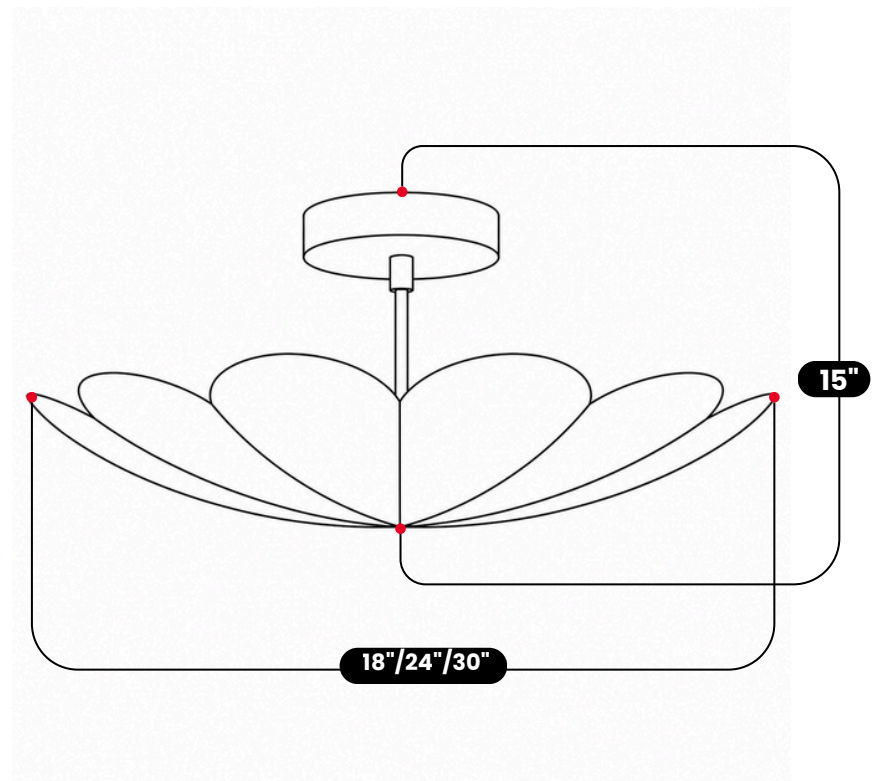

LightCove

FLOWER DOME FLUSH MOUNT

Raw Brass

MATERIAL	Pure Brass
FINISH SHOWN	Raw Brass
HEIGHT	15" (38.1cm)
DOMESIZE	18"/24"/30"
BACKPLATE DIAMETER	5" (12.7cm)
BULB TYPE	E12 (US) / E14 (EU)
VOLTAGE	110-120V / 220-230V
MAX WATTAGE	50W (LED / Halogen)
DIMMABLE	With Dimmable Bulbs
BULB INCLUDED	No
IP RATING	IP20
LIGHT DIRECTION	DownLight / Ambient
MOUNTING	Hardwired
MOUNT TYPE	Ceiling Mounted