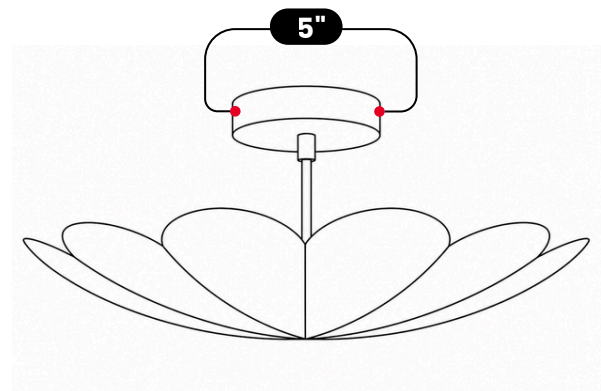

LightCove

FLOWER DOME FLUSH MOUNT

Raw Brass

MATERIAL	Pure Brass
FINISH SHOWN	Raw Brass
HEIGHT	15" (38.1cm)
DOMESIZE	18"/24"/30"
BACKPLATE DIAMETER	5" (12.7cm)
BULB TYPE	E12 (US) / E14 (EU)
VOLTAGE	110-120V / 220-230V
MAX WATTAGE	50W (LED / Halogen)
DIMMABLE	With Dimmable Bulbs
BULB INCLUDED	No
IP RATING	IP20
LIGHT DIRECTION	DownLight / Ambient
MOUNTING	Hardwired
MOUNT TYPE	Ceiling Mounted