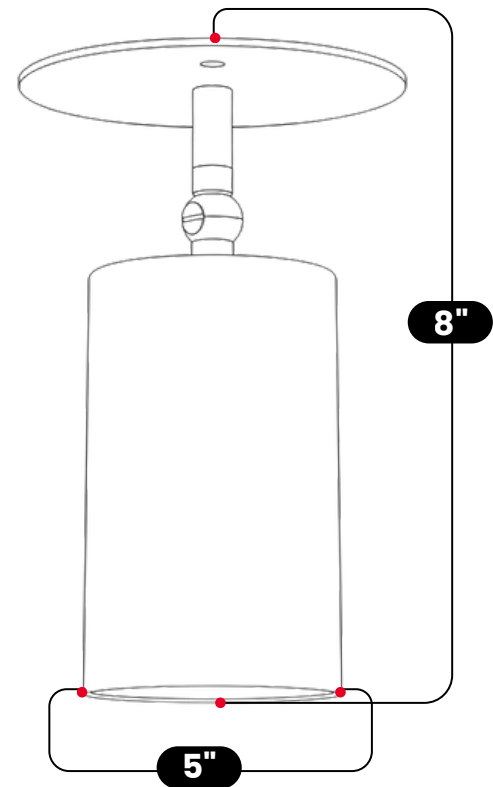

LightCove

FLUSH MOUNT BRASS ARTICULATED SPOT

Raw Brass

MATERIAL	Pure Brass
HEIGHT	7" (17.8cm)
WIDTH	5" (12.7cm)
DEPTH	5" (12.7cm)
BLACKPLATE DIAMETER	5" (12.7cm)
BULB TYPE	1x E12 (US) / E14 (EU)
VOLTAGE	110-120V / 220-230V
MAX WATTAGE	50W (LED / Halogen)
DIMMABLE	With Dimmable Bulbs
BULB INCLUDED	No
IP RATING	IP20
LIGHT DIRECTION	Directional
MOUNTING	Hardwired
MOUNT TYPE	Flush Mounted