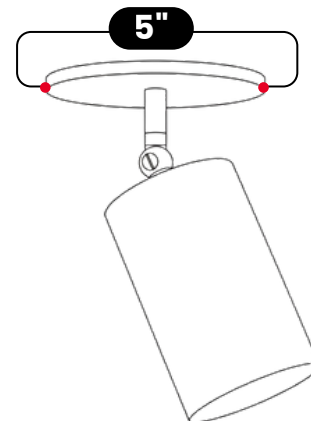

LightCove

FLUSH MOUNT BRASS ARTICULATED SPOT

Raw Brass

MATERIAL	Pure Brass
HEIGHT	7" (17.8cm)
WIDTH	5" (12.7cm)
DEPTH	5" (12.7cm)
BLACKPLATE DIAMETER	5" (12.7cm)
BULB TYPE	1x E12 (US) / E14 (EU)
VOLTAGE	110-120V / 220-230V
MAX WATTAGE	50W (LED / Halogen)
DIMMABLE	With Dimmable Bulbs
BULB INCLUDED	No
IP RATING	IP20
LIGHT DIRECTION	Directional
MOUNTING	Hardwired
MOUNT TYPE	Flush Mounted