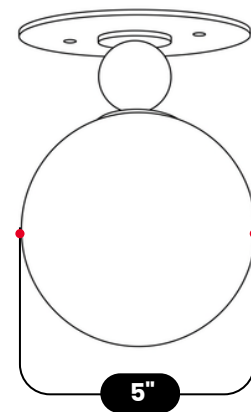

LightCove

GLASS GLOBE FLUSH MOUNT CEILING LIGHT

Raw Brass

MATERIAL	Pure Brass
FINISH SHOWN	Raw Brass
HEIGHT	6.5"(16.51cm)
WIDTH	5"(12.7cm)
DEPTH	5"(12.7cm)
BACKPLATE DIAMETER	5"(12.7cm)
BULB TYPE	E12 (US) / E14 (EU)
VOLTAGE	110-120V / 220-230V
MAX WATTAGE	50W (LED / Halogen)
DIMMABLE	With Dimmable Bulbs
BULB INCLUDED	No
IP RATING	IP20
LIGHT DIRECTION	Downlight / Ambient
MOUNTING	Hardwired
MOUNT TYPE	Ceiling Mounted