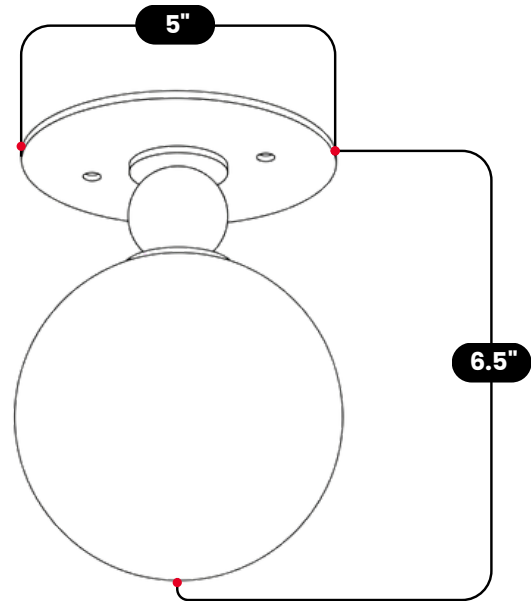

LightCove

GLASS GLOBE FLUSH MOUNT CEILING LIGHT

Raw Brass

MATERIAL	Pure Brass
FINISH SHOWN	Raw Brass
HEIGHT	6.5"(16.51cm)
WIDTH	5"(12.7cm)
DEPTH	5"(12.7cm)
BACKPLATE DIAMETER	5"(12.7cm)
BULB TYPE	E12 (US) / E14 (EU)
VOLTAGE	110-120V / 220-230V
MAX WATTAGE	50W (LED / Halogen)
DIMMABLE	With Dimmable Bulbs
BULB INCLUDED	No
IP RATING	IP20
LIGHT DIRECTION	Downlight / Ambient
MOUNTING	Hardwired
MOUNT TYPE	Ceiling Mounted