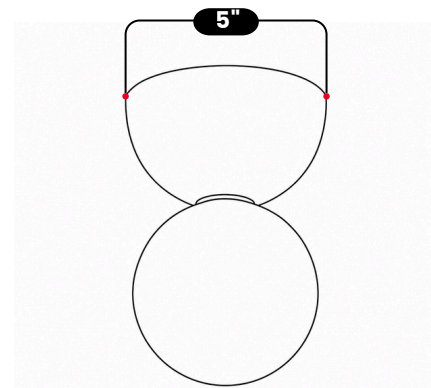

## GLASS GLOBE ORB PENDANT LIGHT

Antique Brass

MATERIAL	Pure Brass
FINISH SHOWN	Antique Brass
HEIGHT	7" (17.78cm)
WIDTH	4" (10.16cm)
DEPTH	4" (10.16cm)
BULB TYPE	G9
VOLTAGE	110-120V / 220-230V
MAX WATTAGE	50W (LED / Halogen)
DIMMABLE	With Dimmable Bulbs
BULB INCLUDED	No
IP RATING	IP20
LIGHT DIRECTION	Downward
MOUNTING	Hardwired
MOUNT TYPE	Flush Mounted