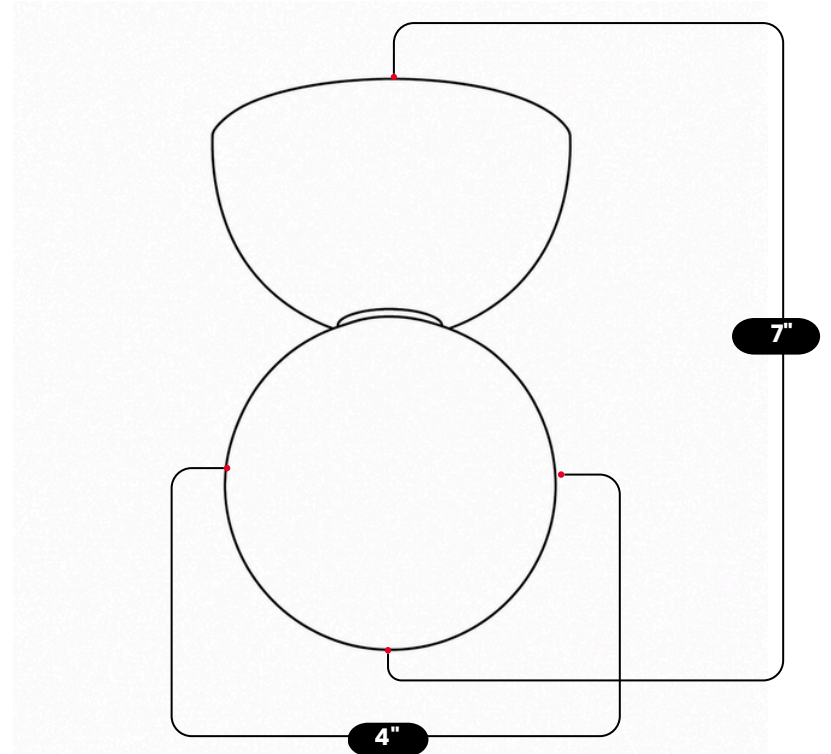

## GLASS GLOBE ORB PENDANT LIGHT

Antique Brass

MATERIAL	Pure Brass
FINISH SHOWN	Antique Brass
HEIGHT	7" (17.78cm)
WIDTH	4" (10.16cm)
DEPTH	4" (10.16cm)
BULB TYPE	G9
VOLTAGE	110-120V / 220-230V
MAX WATTAGE	50W (LED / Halogen)
DIMMABLE	With Dimmable Bulbs
BULB INCLUDED	No
IP RATING	IP20
LIGHT DIRECTION	Downward
MOUNTING	Hardwired
MOUNT TYPE	Flush Mounted