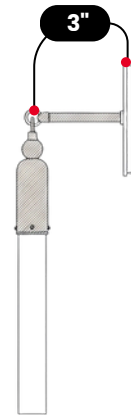

LightCove

GLASS TUBE WALL SCONCE

Antique Brass

MATERIAL	Pure Brass
MOUNT TYPE	Wall Mounted
HEIGHT	17" (40 cm)
DEPTH	3" (7,6 cm)
GLASS TUBE DIAMETER	1.3" (3,3 cm)
BLACKPLATE DIAMETER	5" (12,7 cm)
BULB TYPE	E12 (US) / E14 (EU)
VOLTAGE	110-120V / 220-230V
MAX WATTAGE	40W (LED / Incandescent)
DIMMABLE	With Dimmable Dimmer
BULB INCLUDED	No
IP RATING	IP20
LIGHT DIRECTION	Ambient / Diffused
MOUNTING	Hardwired