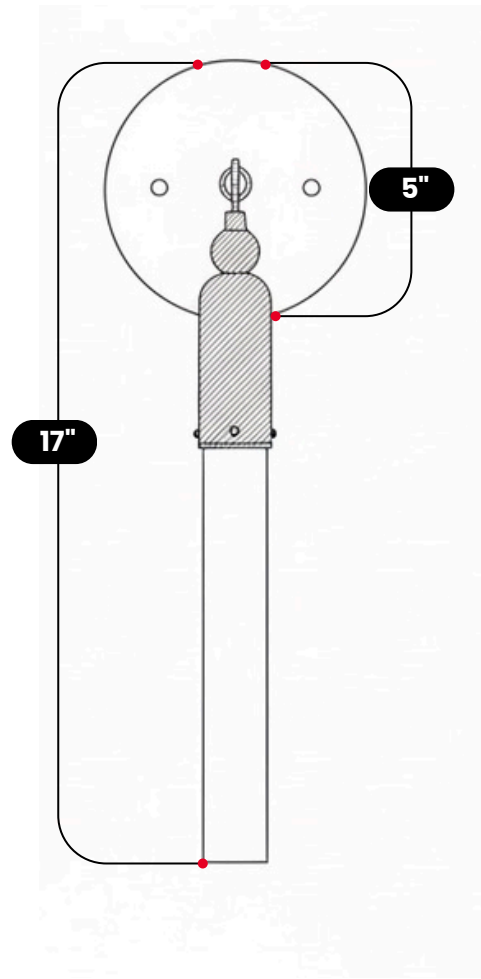

LightCove

GLASS TUBE WALL SCONCE

Antique Brass

MATERIAL	Pure Brass
MOUNT TYPE	Wall Mounted
HEIGHT	17" (40 cm)
DEPTH	3" (7,6 cm)
GLASS TUBE DIAMETER	1.3" (3,3 cm)
BLACKPLATE DIAMETER	5" (12,7 cm)
BULB TYPE	E12 (US) / E14 (EU)
VOLTAGE	110-120V / 220-230V
MAX WATTAGE	40W (LED / Incandescent)
DIMMABLE	With Dimmable Dimmer
BULB INCLUDED	No
IP RATING	IP20
LIGHT DIRECTION	Ambient / Diffused
MOUNTING	Hardwired