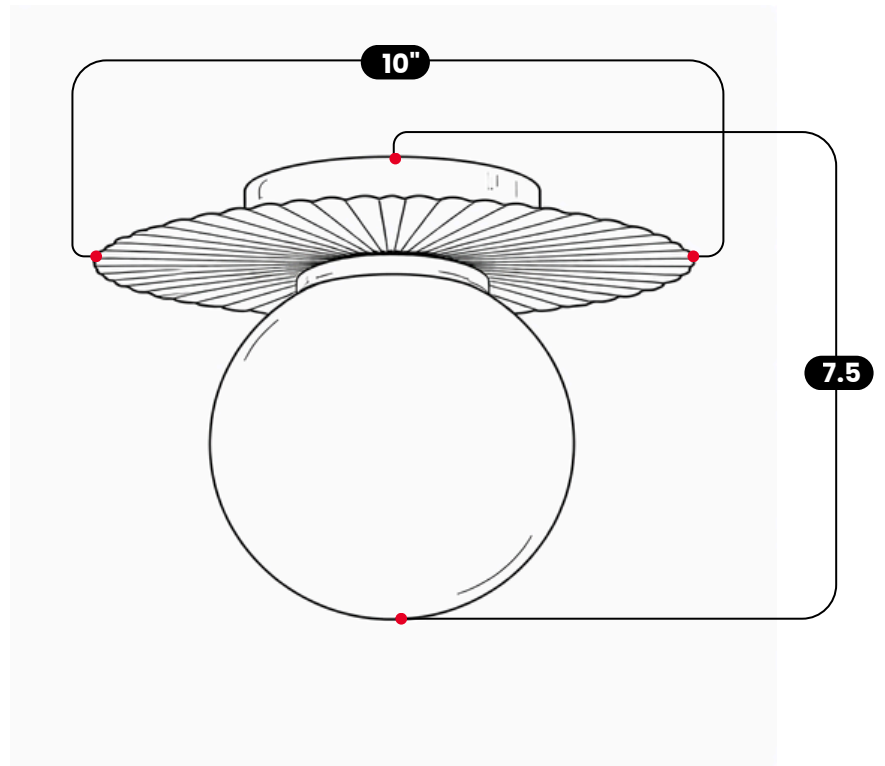

LightCove

GLOBE ORB BRASS FLUSH MOUNT

Raw Brass

MATERIAL	Pure Brass
FINISH SHOWN	Raw Brass
HEIGHT	7.5" (19.05cm)
WIDTH	10" (25.4cm)
DEPTH	6" (15.24cm)
GLASS GLOBE	7.5" (19.05cm)
BULB TYPE	E12(US) / E14(EU)
VOLTAGE	110-120V / 220-230V
MAX WATTAGE	75W (LED / Halogen)
DIMMABLE	With Dimmable Bulb
BULB INCLUDED	No
IP RATING	IP20
LIGHT DIRECTION	Downward
MOUNTING	Hardwired
MOUNT TYPE	Flush Mounted