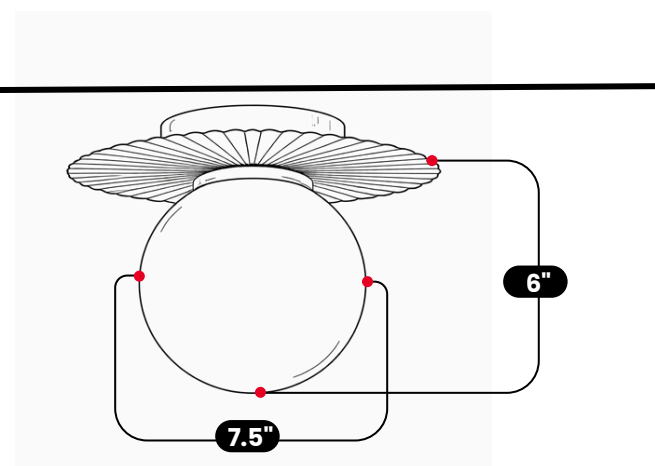

LightCove

GLOBE ORB BRASS FLUSH MOUNT

Raw Brass

MATERIAL	Pure Brass
FINISH SHOWN	Raw Brass
HEIGHT	7.5" (19.05cm)
WIDTH	10" (25.4cm)
DEPTH	6" (15.24cm)
GLASS GLOBE	7.5" (19.05cm)
BULB TYPE	E12(US) / E14(EU)
VOLTAGE	110-120V / 220-230V
MAX WATTAGE	75W (LED / Halogen)
DIMMABLE	With Dimmable Bulb
BULB INCLUDED	No
IP RATING	IP20
LIGHT DIRECTION	Downward
MOUNTING	Hardwired
MOUNT TYPE	Flush Mounted