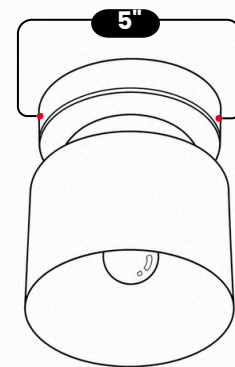

## GLOBE ORB PENDANT FLUSH MOUNT

Antique Brass

|                 |                     |
|-----------------|---------------------|
| MATERIAL        | Pure Brass          |
| FINISH SHOWN    | Antique Brass       |
| HEIGHT          | 7"(17.78cm)         |
| WIDTH           | 6"(15.24cm)         |
| DEPTH           | 6"(15.24cm)         |
| BULB TYPE       | E12(US) / E14(EU)   |
| VOLTAGE         | 110-120V / 220-230V |
| MAX WATTAGE     | 50W (LED / Halogen) |
| DIMMABLE        | With Dimmable Bulbs |
| BULB INCLUDED   | No                  |
| IP RATING       | IP20                |
| LIGHT DIRECTION | Downward            |
| MOUNTING        | Hardwired           |
| MOUNT TYPE      | Flush Mounted       |