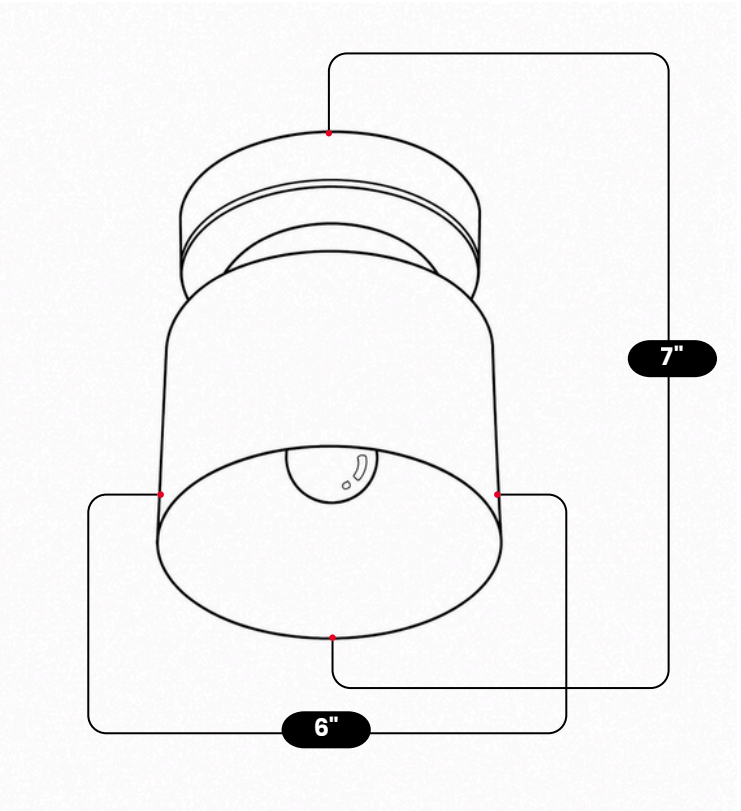

## GLOBE ORB PENDANT FLUSH MOUNT

Antique Brass

|                 |                     |
|-----------------|---------------------|
| MATERIAL        | Pure Brass          |
| FINISH SHOWN    | Antique Brass       |
| HEIGHT          | 7"(17.78cm)         |
| WIDTH           | 6"(15.24cm)         |
| DEPTH           | 6"(15.24cm)         |
| BULB TYPE       | E12(US) / E14(EU)   |
| VOLTAGE         | 110-120V / 220-230V |
| MAX WATTAGE     | 50W (LED / Halogen) |
| DIMMABLE        | With Dimmable Bulbs |
| BULB INCLUDED   | No                  |
| IP RATING       | IP20                |
| LIGHT DIRECTION | Downward            |
| MOUNTING        | Hardwired           |
| MOUNT TYPE      | Flush Mounted       |