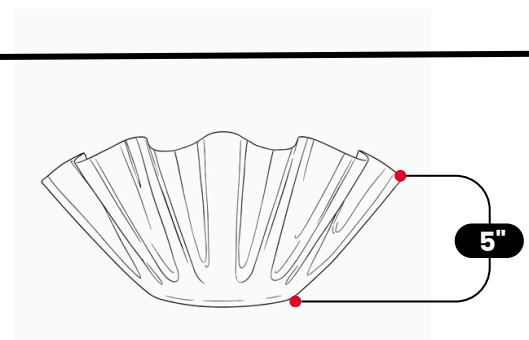

## MODERN HALF FLOWER WALL SCONCE

Polished Chrome

MATERIAL	Pure Brass
FINISH SHOWN	Polished Chrome
HEIGHT	5" (12.7cm)
WIDTH	12" (30.48cm)
DEPTH	6" (15.24cm)
BULB TYPE	G9
VOLTAGE	110-120V / 220-230V
MAX WATTAGE	50W (LED / Halogen)
DIMMABLE	With Dimmable Bulb
BULB INCLUDED	No
IP RATING	IP20
LIGHT DIRECTION	Upward
MOUNTING	Hardwired
MOUNT TYPE	Wall Mounted