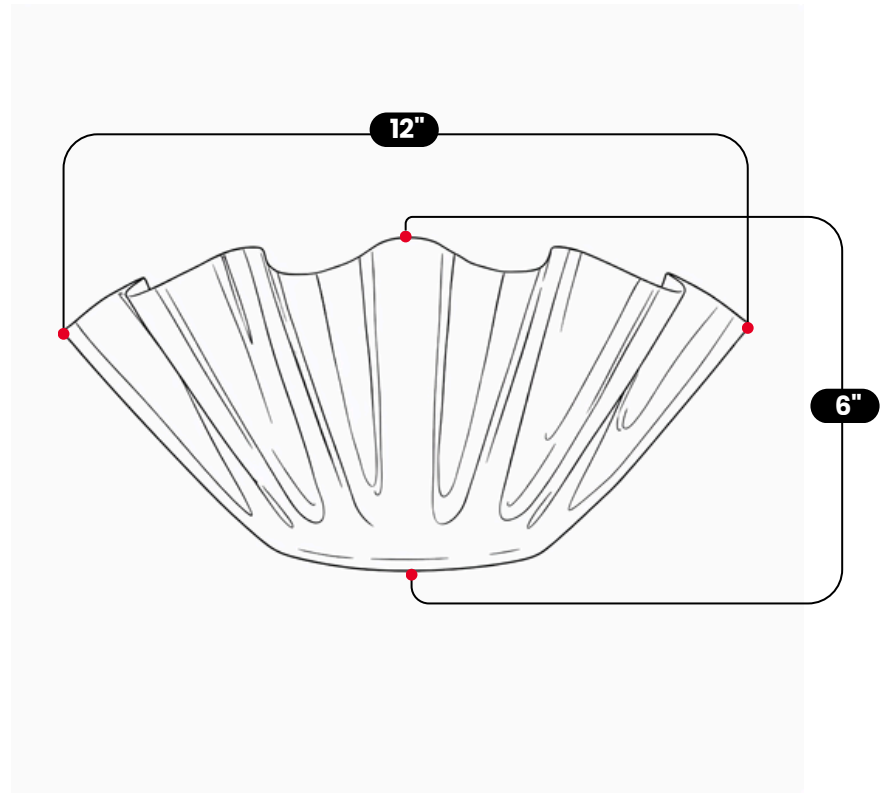

## MODERN HALF FLOWER WALL SCONCE

Polished Chrome

MATERIAL	Pure Brass
FINISH SHOWN	Polished Chrome
HEIGHT	5" (12.7cm)
WIDTH	12" (30.48cm)
DEPTH	6" (15.24cm)
BULB TYPE	G9
VOLTAGE	110-120V / 220-230V
MAX WATTAGE	50W (LED / Halogen)
DIMMABLE	With Dimmable Bulb
BULB INCLUDED	No
IP RATING	IP20
LIGHT DIRECTION	Upward
MOUNTING	Hardwired
MOUNT TYPE	Wall Mounted