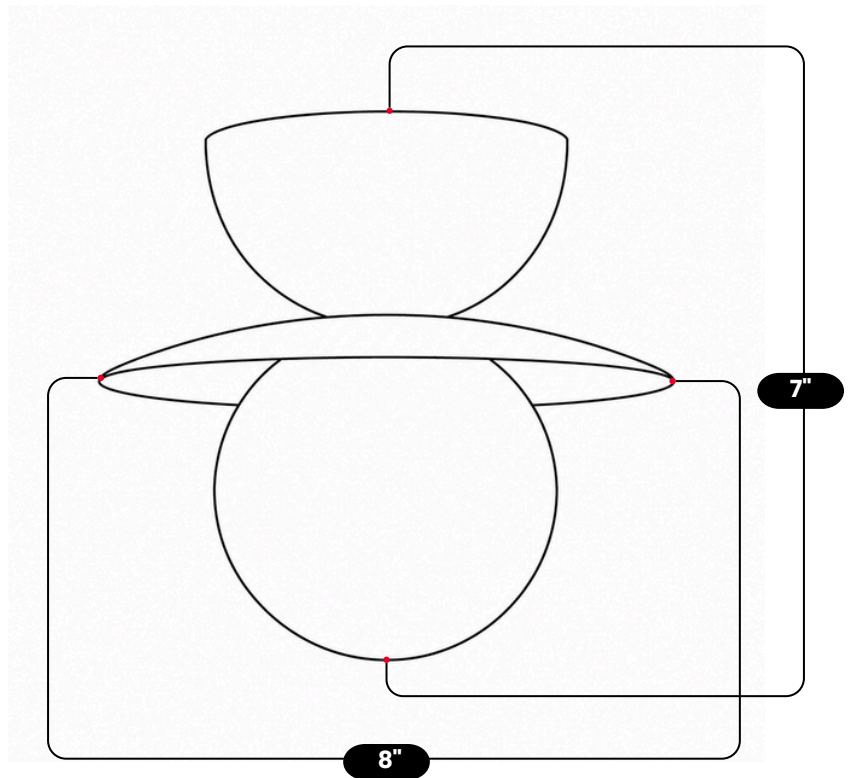

LightCove

HANDMADE BRASS FLUSH MOUNT

Antique Brass

MATERIAL	Pure Brass
FINISH SHOWN	Antique Brass
HEIGHT	7"(17.78cm)
WIDTH	8"(20.32cm)
DEPTH	8"(20.32cm)
BULB TYPE	G9
VOLTAGE	110-120V / 220-230V
MAX WATTAGE	50W (LED / Halogen)
DIMMABLE	With Dimmable Bulbs
BULB INCLUDED	No
IP RATING	IP20
LIGHT DIRECTION	Downward
MOUNTING	Hardwired
MOUNT TYPE	Flush Mounted