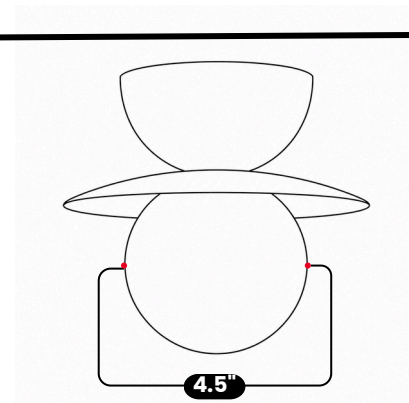

LightCove

HANDMADE BRASS FLUSH MOUNT

Antique Brass

MATERIAL	Pure Brass
FINISH SHOWN	Antique Brass
HEIGHT	7"(17.78cm)
WIDTH	8"(20.32cm)
DEPTH	8"(20.32cm)
BULB TYPE	G9
VOLTAGE	110-120V / 220-230V
MAX WATTAGE	50W (LED / Halogen)
DIMMABLE	With Dimmable Bulbs
BULB INCLUDED	No
IP RATING	IP20
LIGHT DIRECTION	Downward
MOUNTING	Hardwired
MOUNT TYPE	Flush Mounted