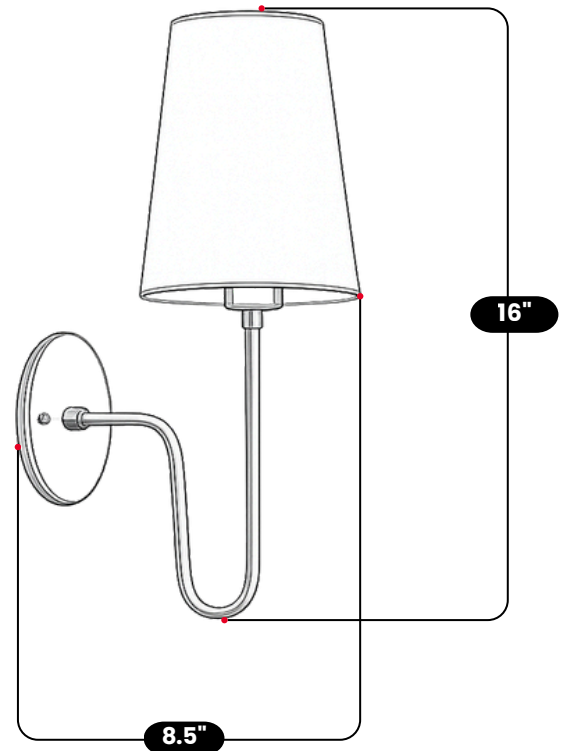

LightCove

LINEN SHADE BEDSIDE SCONCE

Antique Brass

MATERIAL	Pure Brass / Linen Shade
FINISH SHOWN	Antique Brass
HEIGHT	16"(40.64cm)
WIDTH	7"(17.78cm)
DEPTH	8.5"(21.59cm)
BULB TYPE	E26(US) / E27(EU)
VOLTAGE	110-120V / 220-230V
MAX WATTAGE	50W (LED / Halogen)
DIMMABLE	With Dimmable Bulbs
BULB INCLUDED	No
IP RATING	IP20
LIGHT DIRECTION	Ambient/Soft Diffused
MOUNTING	Hardwired
MOUNT TYPE	Wall Mounted