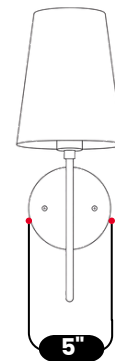

LightCove

LINEN SHADE BEDSIDE SCONCE

Antique Brass

MATERIAL	Pure Brass / Linen Shade
FINISH SHOWN	Antique Brass
HEIGHT	16"(40.64cm)
WIDTH	7"(17.78cm)
DEPTH	8.5"(21.59cm)
BULB TYPE	E26(US) / E27(EU)
VOLTAGE	110-120V / 220-230V
MAX WATTAGE	50W (LED / Halogen)
DIMMABLE	With Dimmable Bulbs
BULB INCLUDED	No
IP RATING	IP20
LIGHT DIRECTION	Ambient/Soft Diffused
MOUNTING	Hardwired
MOUNT TYPE	Wall Mounted

Available Finishes :

- Polished Brass
- Brushed Brass
- Brushed Chrome
- Polished Chrome
- Matt Black
- Antique Black
- Antique Brass
- Raw Brass
- Blackened Brass

Product Notes :

1) Bulbs are not included. 2) Each LightCove fixture is handcrafted, making every piece unique. 3) Custom finishes and sizes available upon request. 4) All items are made to order, standard production time applies. 5) Visit [LightCove](https://www.lightcove.com) product care and warranty information